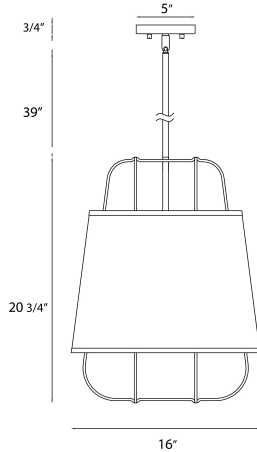

### PRODUCT DETAILS

No.	:	38143-014
Product Color	:	BRASS
Product Material	:	METAL
Shade / Accent Colour	:	WHITE/GOLD
Shade / Accent Material	:	~
Diameter	:	16"
Height	:	20.75"
Overall Height	:	60"
Weight	:	6.4lbs

### LIGHT SOURCE DETAILS

Number of Bulbs	:	3
Light Source Type	:	B10
Input Voltage	:	120V
Bulb Voltage	:	120V
Socket Type	:	E12
Wattage	:	60W
Total Wattage	:	180W
Bulb Included	:	No
Dimmable	:	No

### TECHNICAL DETAILS

Hanging Support Type	:	ROD
Hanging Support Length	:	39"
Rods Included	:	3"+6"+12"+18"
Canopy / Backplate Height	:	0.75"
Canopy / Backplate Dia.	:	5"
Location	:	DRY
Approval	:	