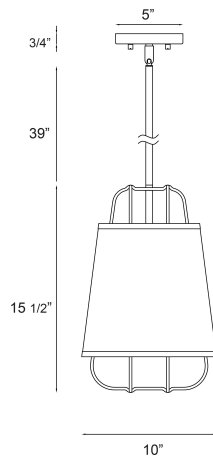

### PRODUCT DETAILS

No.	:	38147-029
Product Color	:	BLACK
Product Material	:	METAL
Shade / Accent Colour	:	BLACK/GOLD
Shade / Accent Material	:	~
Diameter	:	10"
Height	:	15.5"
Overall Height	:	55"
Weight	:	4.4lbs

### TECHNICAL DETAILS

Hanging Support Type	:	ROD
Hanging Support Length	:	39"
Rods Included	:	3"+6"+12"+18"
Canopy / Backplate Height	:	0.75"
Canopy / Backplate Dia.	:	5"
Location	:	DRY
Approval	:	