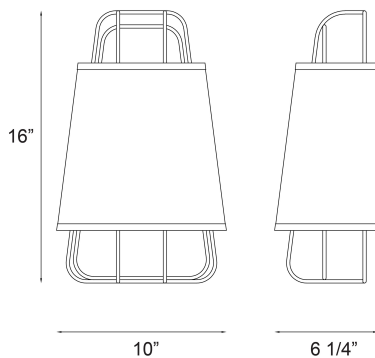

### PRODUCT DETAILS

No.	:	38144-011
Product Color	:	BRASS
Product Material	:	METAL
Shade / Accent Colour	:	WHITE/GOLD
Shade / Accent Material	:	~
Width	:	10"
Height	:	16"
Ext	:	6"
Weight	:	2.6lbs

### TECHNICAL DETAILS

Canopy / Backplate Length	:	5"
Canopy / Backplate Height	:	0.75"
Canopy / Backplate Width	:	8.25"
Location	:	DRY
Approval	:	