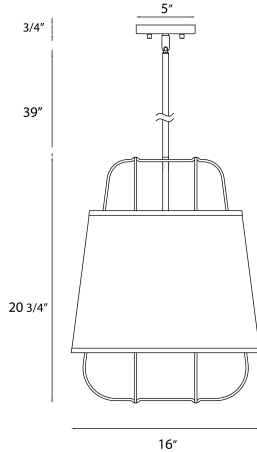

TURA, 3 LIGHT PENDANT

PRODUCT DETAILS

No.	:	38143-021
Product Color	:	BLACK
Product Material	:	METAL
Shade / Accent Colour	:	BLACK/GOLD
Shade / Accent Material	:	~
Diameter	:	16"
Height	:	20.75"
Overall Height	:	60"
Weight	:	6.4lbs

LIGHT SOURCE DETAILS

Number of Bulbs	:	3
Light Source Type	:	B10
Input Voltage	:	120V
Bulb Voltage	:	120V
Socket Type	:	E12
Wattage	:	60W
Total Wattage	:	180W
Bulb Included	:	No
Dimmable	:	No

OPTIONS AVAILABLE

ITEM NO.	FINISH	SHADE
38143-014	BRASS	WHITE/GOLD
38143-021	BLACK	BLACK/GOLD

TECHNICAL DETAILS

Hanging Support Type	:	ROD
Hanging Support Length	:	39"
Rods Included	:	3"+6"+12"+18"
Canopy / Backplate Height	:	0.75"
Canopy / Backplate Dia.	:	5"
Location	:	DRY
Approval	:	