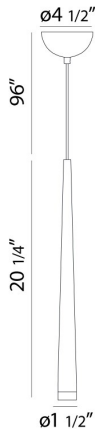

TASSONE, 5" PENDANT

OPTIONS AVAILABLE

ITEM NO.	FINISH	SHADE
28232-018	CHROME	FROSTED
28232-025	SATIN NICKEL	FROSTED
28232-049	WHITE	FROSTED

PRODUCT DETAILS

No.	: 28232-018
Product Color	: CHROME
Product Material	: METAL
Shade / Accent Colour	: FROSTED
Shade / Accent Material	: ACRYLIC
Diameter	: 1.5"
Height	: 20.25"
Overall Height	: 116.25"
Weight	: 1.9lbs

LIGHT SOURCE DETAILS

Light Source Type	: INTEGRATED LED
Input Voltage	: 120V
Bulb Voltage	: 120V
Socket Type	: LED
Total Wattage	: 5W
Delivered Lumens	: 330lm
Kelvin	: 3000K
CRI	: 80+
Dimmable	: Yes

TECHNICAL DETAILS

Light Direction	: Down
Hanging Support Type	: WIRE
Hanging Support Length	: 96"
Canopy / Backplate Height	: 2"
Canopy / Backplate Dia.	: 4.5"
Adjustable Lamp Head	: No
IP Rating	: DRY
Location	: DRY
Approval	: 