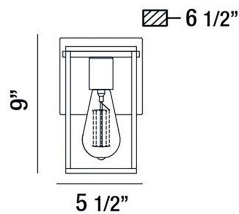

TECHNICAL DETAILS

PROJECT INFORMATION

Job Name: Date: Type:

Comments: