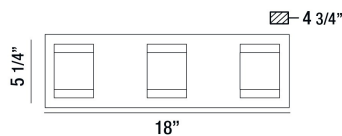

SEATON, 18" VANITY LIGHT

PRODUCT DETAILS

No.	:	35685-012
Product Color	:	CHROME
Product Material	:	METAL
Shade / Accent Colour	:	CLEAR
Shade / Accent Material	:	CRYSTAL-LIKE GLASS
Width	:	18"
Height	:	5.25"
Ext	:	4.75"
Weight	:	6.8lbs

LIGHT SOURCE DETAILS

Light Source Type	:	INTEGRATED LED
Input Voltage	:	120V
Bulb Voltage	:	120V
Total Wattage	:	30W
Initial Lumens	:	2400lm
Kelvin	:	3000K
CRI	:	90
Dimmable	:	Yes

OPTIONS AVAILABLE

ITEM NO.	FINISH	SHADE
35685-012	CHROME	CLEAR

TECHNICAL DETAILS

Canopy / Backplate Length	:	18"
Canopy / Backplate Height	:	1.25"
Canopy / Backplate Width	:	5.25"
Driver	:	ES
IP Rating	:	DAMP
Location	:	DAMP
Approval	:	

PROJECT INFORMATION

 Job Name: Date: Type: