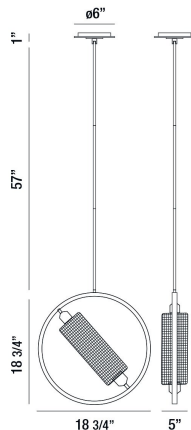

### PRODUCT DETAILS

No.	:	37109-011
Product Color	:	BLACK
Product Material	:	METAL
Shade / Accent Colour	:	GOLD
Shade / Accent Material	:	METAL
Length	:	18.75"
Width	:	5"
Height	:	18.75"
Overall Height	:	76.75"
Weight	:	4lbs

### LIGHT SOURCE DETAILS

Number of Bulbs	:	1
Light Source	:	Incandescent
Light Source Type	:	T10
Input Voltage	:	120V
Bulb Voltage	:	120V
Socket Type	:	E26
Wattage	:	60W
Total Wattage	:	60W
Bulb Included	:	Yes
Dimmable	:	No

### TECHNICAL DETAILS

Hanging Support Type	:	ROD
Hanging Support Length	:	57"
Rods Included	:	3"+6"+12"+18"+18"
Canopy / Backplate Height	:	1"
Canopy / Backplate Dia.	:	6"
IP Rating	:	IP20
Location	:	DRY