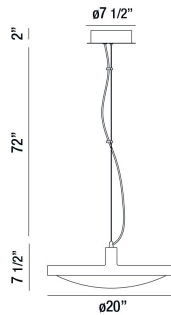

SANDSTONE, 14" ROUND PENDANT

PRODUCT DETAILS

No.	:	35964-018
Product Color	:	WHITE
Product Material	:	METAL
Shade / Accent Colour	:	CLEAR
Shade / Accent Material	:	MULTI-FACETED ACRYLIC
Diameter	:	14"
Height	:	10.5"
Overall Height	:	84.5"
Weight	:	5.4lbs

LIGHT SOURCE DETAILS

Light Source Type	:	INTEGRATED LED
Input Voltage	:	120V
Bulb Voltage	:	120V
Socket Type	:	LED
Total Wattage	:	20W
Initial Lumens	:	1200lm
Kelvin	:	3000K
CRI	:	80+
Dimmable	:	Yes

OPTIONS AVAILABLE

ITEM NO.	FINISH	SHADE
35964-018	WHITE	CLEAR

TECHNICAL DETAILS

Hanging Support Type	:	WIRE
Hanging Support Length	:	72"
Canopy / Backplate Height	:	2"
Canopy / Backplate Dia.	:	6.75"
Driver	:	HUEUC
IP Rating	:	DRY
Location	:	DRY
Approval	:	