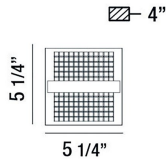

TECHNICAL DETAILS

Approval	:	
Title 24	:	Yes

PROJECT INFORMATION

Job Name: Date: Type:

Comments: