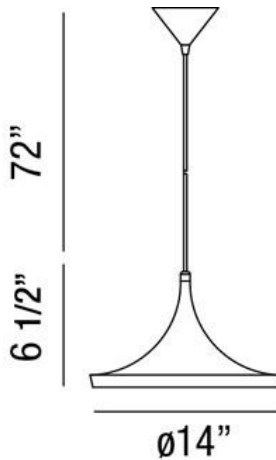

RAMOS, 14" ROUND PENDANT

PRODUCT DETAILS

No.	:	20439-040
Product Color	:	BRUSHED NICKEL
Product Material	:	ALUMINUM
Shade / Accent Colour	:	BRUSHED NICKEL
Shade / Accent Material	:	METAL
Diameter	:	14"
Height	:	6.5"
Overall Height	:	81.5"
Weight	:	1.7lbs

LIGHT SOURCE DETAILS

Number of Bulbs	:	1
Light Source	:	Incandescent
Light Source Type	:	A19
Input Voltage	:	120V
Bulb Voltage	:	120V
Socket Type	:	E26
Wattage	:	60W
Total Wattage	:	60W
Bulb Included	:	No
Dimmable	:	Yes

OPTIONS AVAILABLE

ITEM NO.	FINISH	SHADE
20439-019	BLACK	BLACK/BRASS
20439-040	BRUSHED NICKEL	BRUSHED NICKEL

TECHNICAL DETAILS

Light Direction	:	Down
Hanging Support Type	:	WIRE
Hanging Support Length	:	72"
Canopy / Backplate Height	:	3"
Canopy / Backplate Dia.	:	4.75"
Adjustable Lamp Head	:	No
IP Rating	:	DRY
Approval	:	