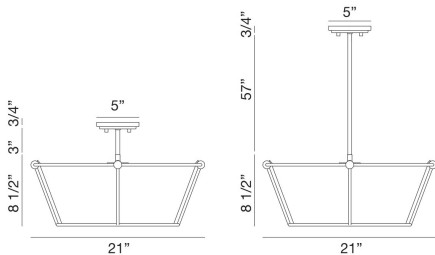

PULITO, 4 LT SEMI-FLUSH

PRODUCT DETAILS

| | | |
|-----------------------|---|-------------|
| No. | : | 39045-010 |
| Product Color | : | MATTE BLACK |
| Shade / Accent Colour | : | BLACK |
| Diameter | : | 21" |
| Height | : | 12.75" |
| Weight | : | 9lbs |

OPTIONS AVAILABLE

| ITEM NO. | FINISH | SHADE |
|-----------|-----------------|--------|
| 39045-010 | MATTE BLACK | BLACK |
| 39045-021 | POLISHED NICKEL | NICKEL |

TECHNICAL DETAILS

| | | |
|---------------------------|---|-------|
| Hanging Support Type | : | ROD |
| Hanging Support Length | : | 57" |
| Canopy / Backplate Height | : | 0.75" |
| Canopy / Backplate Dia. | : | 5" |
| IP Rating | : | IP20 |