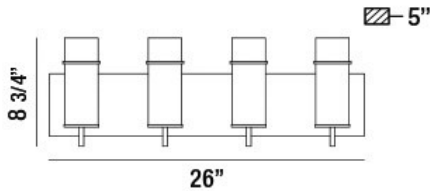

### PRODUCT DETAILS

No.	:	34135-020
Product Color	:	BRONZE
Product Material	:	METAL
Shade / Accent Colour	:	CLEAR
Shade / Accent Material	:	GLASS
Width	:	26"
Height	:	8.75"
Overall Height	:	8.75"
Ext	:	5"
Weight	:	6lbs

### TECHNICAL DETAILS

Canopy / Backplate Length	:	26"
Canopy / Backplate Height	:	1"
Canopy / Backplate Width	:	5"
Mounting	:	Up
IP Rating	:	DAMP
Location	:	DAMP
Approval	:	