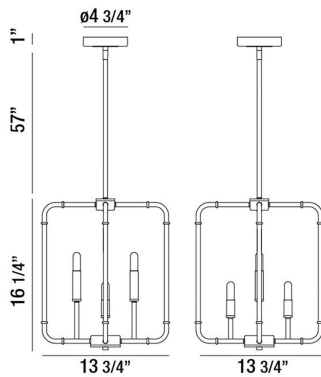

PERCY, 14" CHANDELIER

PRODUCT DETAILS

No.	:	37128-012
Product Color	:	CHROME/BLACK
Product Material	:	METAL
Shade / Accent Material	:	MODERN PIPES
Length	:	13.75"
Width	:	13.75"
Height	:	16.25"
Overall Height	:	74.25"
Weight	:	6.1lbs

LIGHT SOURCE DETAILS

Number of Bulbs	:	4
Light Source	:	LED
Light Source Type	:	EDISON
Input Voltage	:	120V
Bulb Voltage	:	120V
Socket Type	:	E12
Wattage	:	40W
Total Wattage	:	160W
Bulb Included	:	Yes
Dimmable	:	No

OPTIONS AVAILABLE

ITEM NO.	FINISH	SHADE
37128-012	CHROME/BLACK	

TECHNICAL DETAILS

Hanging Support Type	:	ROD
Hanging Support Length	:	57"
Rods Included	:	3"+6"+12"+18"+18"
Canopy / Backplate Height	:	1"
Canopy / Backplate Dia.	:	4.75"