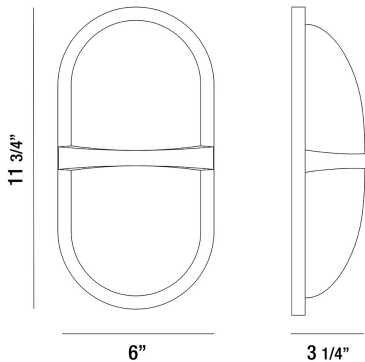

### PRODUCT DETAILS

No.	:	35988-014
Product Color	:	TEXTURED SILVER
Shade / Accent Colour	:	WHITE GLASS
Width	:	6"
Height	:	11.75"
Ext	:	3.25"
Weight	:	3.1lbs

### TECHNICAL DETAILS

Hanging Support Length	:	6"
Canopy / Backplate Length	:	11.75"
Canopy / Backplate Height	:	0.5"
Canopy / Backplate Width	:	6"
IP Rating	:	44
Location	:	WET
Approval	:	
Title 24	:	Yes