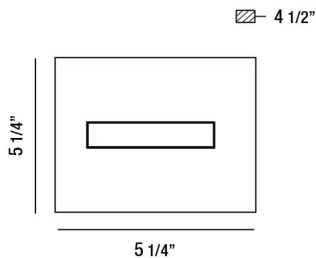

OLSON, 1 LIGHT LED WALL SCONCE

PRODUCT DETAILS

No.	:	28019-029
Product Color	:	BLACK
Product Material	:	METAL
Shade / Accent Colour	:	FROSTED
Shade / Accent Material	:	ACRYLIC
Width	:	5.25"
Height	:	5.25"
Overall Height	:	5.25"
Ext	:	4.5"
Weight	:	1.2lbs

ITEM NO.	FINISH	SHADE
28019-029	BLACK	FROSTED

TECHNICAL DETAILS

Light Direction	:	Up and Down
Canopy / Backplate Length	:	5.1"
Canopy / Backplate Height	:	1.1"
Canopy / Backplate Width	:	4.5"
Adjustable Lamp Head	:	No
IP Rating	:	DRY
Location	:	DAMP
Approval	:	
Title 24	:	Yes
Beam Angle	:	120