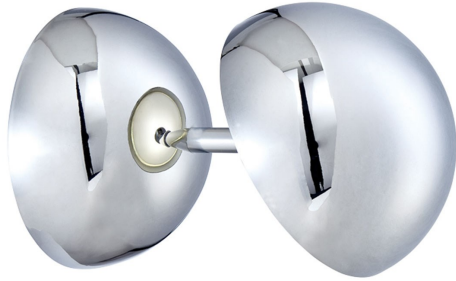

NOBLE, WALL MOUNT

PRODUCT DETAILS

No.	:	28157-014
Product Color	:	CHROME
Product Material	:	METAL
Shade / Accent Colour	:	POLISHED CHROME
Shade / Accent Material	:	METAL
Width	:	4.75"
Height	:	4.75"
Ext	:	7"
Weight	:	1.3lbs
Shade Diameter	:	4.75"

LIGHT SOURCE DETAILS

Light Source Type	:	INTEGRATED LED
Input Voltage	:	120V
Bulb Voltage	:	120V
Total Wattage	:	6W
Initial Lumens	:	540lm
Kelvin	:	4000K
CRI	:	80+
Dimmable	:	Yes

OPTIONS AVAILABLE

ITEM NO.	FINISH	SHADE
28157-014	CHROME	POLISHED CHROME

TECHNICAL DETAILS

Canopy / Backplate Height	:	2.5"
Canopy / Backplate Dia.	:	4.68"
Adjustable Lamp Head	:	Yes
IP Rating	:	DRY
Location	:	DRY
Approval	:	

PROJECT INFORMATION

 Job Name: Date: Type:

 Comments: