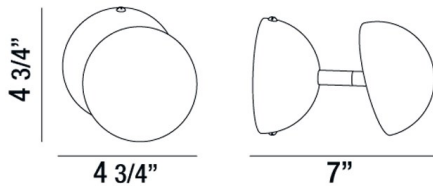

NOBLE, WALL MOUNT

PRODUCT DETAILS

No.	:	28157-014
Product Color	:	CHROME
Product Material	:	METAL
Shade / Accent Colour	:	POLISHED CHROME
Shade / Accent Material	:	METAL
Width	:	4.75"
Height	:	4.75"
Ext	:	7"
Weight	:	1.3lbs
Shade Diameter	:	4.75"

LIGHT SOURCE DETAILS

Light Source Type	:	INTEGRATED LED
Input Voltage	:	120V
Bulb Voltage	:	120V
Total Wattage	:	6W
Initial Lumens	:	540lm
Kelvin	:	4000K
CRI	:	80+
Dimmable	:	Yes

OPTIONS AVAILABLE

ITEM NO.	FINISH	SHADE
28157-014	CHROME	POLISHED CHROME

TECHNICAL DETAILS

Canopy / Backplate Height	:	2.5"
Canopy / Backplate Dia.	:	4.68"
Adjustable Lamp Head	:	Yes
IP Rating	:	DRY
Location	:	DRY
Approval	:	

PROJECT INFORMATION

 Job Name: Date: Type:

 Comments: