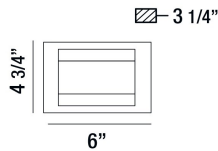

NELSON, WALL MOUNT

PRODUCT DETAILS

No.	:	35696-018
Product Color	:	CHROME
Product Material	:	METAL
Shade / Accent Colour	:	CLEAR
Shade / Accent Material	:	PRESSED GLASS
Width	:	6"
Height	:	4.75"
Ext	:	3.25"
Weight	:	2.6lbs

TECHNICAL DETAILS

Canopy / Backplate Length	:	6"
Canopy / Backplate Height	:	1.5"
Canopy / Backplate Width	:	4.75"
Driver	:	ES
IP Rating	:	DAMP
Location	:	DAMP
Approval	:	

PROJECT INFORMATION

 Job Name: Date: Type: