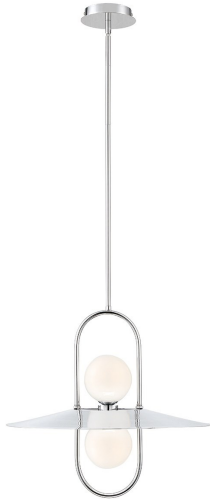

MILLBROOK, 20" ROUND CHANDELIER

PRODUCT DETAILS

No.	:	35898-023
Product Color	:	CHROME
Product Material	:	METAL
Shade / Accent Colour	:	OPAL WHITE
Shade / Accent Material	:	GLASS
Diameter	:	20"
Height	:	17.5"
Overall Height	:	75.5"
Weight	:	7.7lbs

LIGHT SOURCE DETAILS

Number of Bulbs	:	2
Light Source	:	LED
Light Source Type	:	LED
Input Voltage	:	120V
Bulb Voltage	:	120V
Socket Type	:	LED
Wattage	:	5W
Total Wattage	:	10W
Initial Lumens	:	500lm
Kelvin	:	3000K
CRI	:	80+
Bulb Included	:	Yes
Dimmable	:	Yes

OPTIONS AVAILABLE

ITEM NO.	FINISH	SHADE
35898-023	CHROME	OPAL WHITE

TECHNICAL DETAILS

Hanging Support Type	:	ROD
Hanging Support Length	:	57"
Rods Included	:	3"+6"+12"+18"+18"
Canopy / Backplate Height	:	1"
Canopy / Backplate Dia.	:	5.5"
IP Rating	:	DRY
Location	:	DRY
Approval	:	