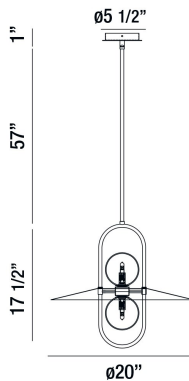

MILLBROOK, 20" ROUND CHANDELIER

PRODUCT DETAILS

No.	:	35898-023
Product Color	:	CHROME
Product Material	:	METAL
Shade / Accent Colour	:	OPAL WHITE
Shade / Accent Material	:	GLASS
Diameter	:	20"
Height	:	17.5"
Overall Height	:	75.5"
Weight	:	7.7lbs

LIGHT SOURCE DETAILS

Number of Bulbs	:	2
Light Source	:	LED
Light Source Type	:	LED
Input Voltage	:	120V
Bulb Voltage	:	120V
Socket Type	:	LED
Wattage	:	5W
Total Wattage	:	10W
Initial Lumens	:	500lm
Kelvin	:	3000K
CRI	:	80+
Bulb Included	:	Yes
Dimmable	:	Yes

OPTIONS AVAILABLE

ITEM NO.	FINISH	SHADE
35898-023	CHROME	OPAL WHITE

TECHNICAL DETAILS

Hanging Support Type	:	ROD
Hanging Support Length	:	57"
Rods Included	:	3"+6"+12"+18"+18"
Canopy / Backplate Height	:	1"
Canopy / Backplate Dia.	:	5.5"
IP Rating	:	DRY
Location	:	DRY
Approval	:	