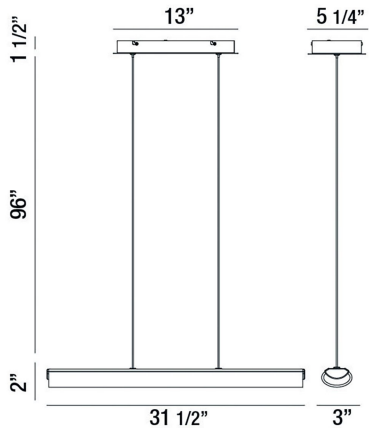

LANDOR, 32" LINEAR PENDANT

PRODUCT DETAILS

No.	:	37160-012
Product Color	:	CHROME
Product Material	:	METAL
Shade / Accent Colour	:	WHITE
Shade / Accent Material	:	ACRYLIC TUBE
Length	:	31.5"
Width	:	3"
Height	:	2"
Overall Height	:	99.5"
Weight	:	5.4lbs

ITEM NO. 37160-012	FINISH CHROME	SHADE WHITE
------------------------------	-------------------------	-----------------------

TECHNICAL DETAILS

Hanging Support Type	:	WIRE
Hanging Support Length	:	96"
Canopy / Backplate Length	:	13"
Canopy / Backplate Height	:	1.5"
Canopy / Backplate Width	:	5.25"
Location	:	DRY
Approval	:	