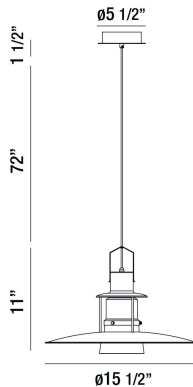

LAMPOR, 16" ROUND PENDANT

PRODUCT DETAILS

No.	:	35957-010
Product Color	:	BRUSHED BRASS
Product Material	:	METAL
Shade / Accent Colour	:	COGNAC
Shade / Accent Material	:	GLASS
Diameter	:	15.5"
Height	:	11"
Overall Height	:	84.5"
Weight	:	3.3lbs

ITEM NO.	FINISH	SHADE
35957-010	BRUSHED BRASS	COGNAC

TECHNICAL DETAILS

Hanging Support Type	:	WIRE
Hanging Support Length	:	72"
Canopy / Backplate Height	:	1.5"
Canopy / Backplate Dia.	:	5.5"
IP Rating	:	DRY
Location	:	DRY
Approval	:	