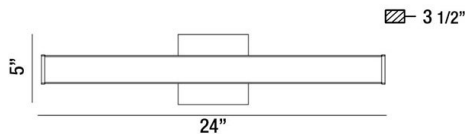

### PRODUCT DETAILS

No.	:	31815-017
Product Color	:	ALUMINUM
Product Material	:	METAL
Shade / Accent Colour	:	WHITE
Shade / Accent Material	:	ACRYLIC
Width	:	24"
Height	:	5"
Ext	:	3.5"
Weight	:	2.5lbs

### TECHNICAL DETAILS

Light Direction	:	Up and Down
Canopy / Backplate Length	:	4.31"
Canopy / Backplate Height	:	1.25"
Canopy / Backplate Width	:	4.31"
Adjustable Lamp Head	:	No
Mounting	:	Up or Down
IP Rating	:	DRY
Location	:	DRY
Approval	:	