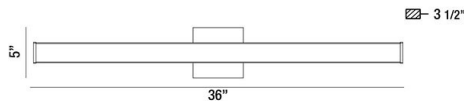

KELVIN, WALL MOUNT

PRODUCT DETAILS

No.	:	30192-010
Product Color	:	ALUMINUM
Product Material	:	METAL
Shade / Accent Colour	:	WHITE
Shade / Accent Material	:	ACRYLIC
Width	:	36"
Height	:	5"
Ext	:	3.5"
Weight	:	3.2lbs

LIGHT SOURCE DETAILS

Light Source Type	:	INTEGRATED LED
Input Voltage	:	120V
Bulb Voltage	:	120V
Total Wattage	:	16W
Delivered Lumens	:	1800lm
Kelvin	:	3000K
CRI	:	80+
Dimmable	:	Yes

OPTIONS AVAILABLE

ITEM NO.	FINISH	SHADE
30192-010	ALUMINUM	WHITE

TECHNICAL DETAILS

Light Direction	:	Up and Down
Canopy / Backplate Length	:	4.31"
Canopy / Backplate Height	:	1.25"
Canopy / Backplate Width	:	4.31"
Adjustable Lamp Head	:	No
Mounting	:	Up or Down
IP Rating	:	DRY
Location	:	DRY
Approval	:	