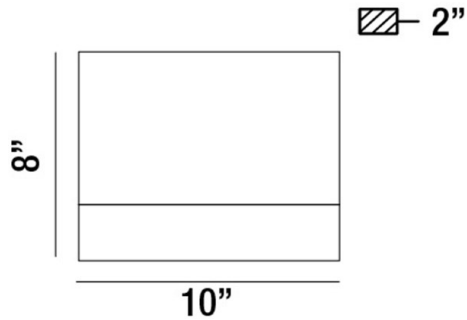

HALPERN, 1-LIGHT MEDIUM LED

PRODUCT DETAILS

No.	:	31436-014
Product Color	:	PLATINUM
Shade / Accent Colour	:	CLEAR ACRYLIC
Width	:	10"
Height	:	8"
Ext	:	2"
Weight	:	3.3lbs

LIGHT SOURCE DETAILS

Light Source Type	:	INTEGRATED LED
Input Voltage	:	120V
Bulb Voltage	:	120V
Socket Type	:	LED
Total Wattage	:	4W
Initial Lumens	:	400lm
Kelvin	:	4000K
CRI	:	80
Dimmable	:	No

OPTIONS AVAILABLE

ITEM NO.	FINISH	SHADE
31436-014	PLATINUM	CLEAR ACRYLIC

TECHNICAL DETAILS

Light Direction	:	Up
Canopy / Backplate Length	:	10"
Canopy / Backplate Height	:	2.094"
Canopy / Backplate Width	:	2.188"
Adjustable Lamp Head	:	No
Location	:	WET
Approval	:	
Title 24	:	Yes