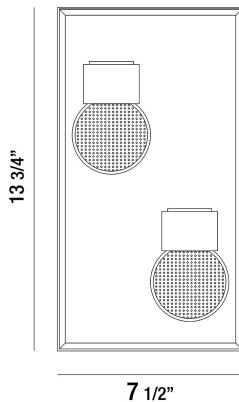

GIBSON, 2-LIGHT OUTDOOR WALL SCONCE

PRODUCT DETAILS

No.	:	35933-014
Product Color	:	ANTIQUE GREY
Shade / Accent Colour	:	CLEAR SEEDED GLASS
Width	:	7.5"
Height	:	13.75"
Ext	:	5.25"
Weight	:	6.3lbs

LIGHT SOURCE DETAILS

Light Source Type	:	INTEGRATED LED
Input Voltage	:	120V
Bulb Voltage	:	120V
Socket Type	:	LED
Total Wattage	:	9W
Initial Lumens	:	540lm
Kelvin	:	3000K
CRI	:	85
Dimmable	:	Yes

OPTIONS AVAILABLE

ITEM NO.	FINISH	SHADE
35933-014	ANTIQUE GREY	CLEAR SEEDED GLASS

 5 1/4"

TECHNICAL DETAILS

Canopy / Backplate Length	:	13.75"
Canopy / Backplate Height	:	0.75"
Canopy / Backplate Width	:	7.5"
IP Rating	:	44
Location	:	WET
Approval	:	
Title 24	:	Yes

PROJECT INFORMATION