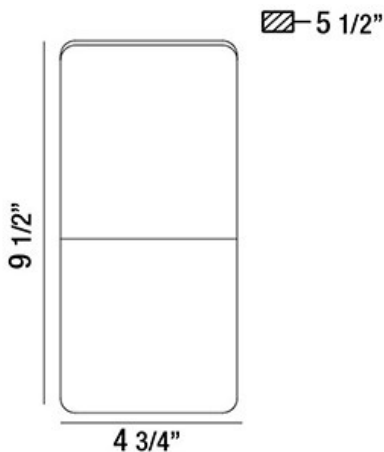

DELROY, WALL MOUNT

PRODUCT DETAILS

No.	:	30146-013
Product Color	:	ALUMINUM
Product Material	:	METAL
Width	:	4.75"
Height	:	9.5"
Ext	:	5.5"
Weight	:	1.8lbs

LIGHT SOURCE DETAILS

Light Source Type	:	INTEGRATED LED
Input Voltage	:	120V
Bulb Voltage	:	120V
Total Wattage	:	5W
Initial Lumens	:	390lm
Kelvin	:	3000K
CRI	:	80+
Dimmable	:	Yes

OPTIONS AVAILABLE

 ITEM NO.
 30146-013

 FINISH
 ALUMINUM

SHADE

TECHNICAL DETAILS

Light Direction	:	Up
Canopy / Backplate Length	:	4.5"
Canopy / Backplate Height	:	1.25"
Canopy / Backplate Width	:	4.5"
Driver	:	5W ES CONSTANT CURRENT DRIVER
Adjustable Lamp Head	:	No
Mounting	:	Up or Down
IP Rating	:	DRY
Location	:	DRY
Approval	:	