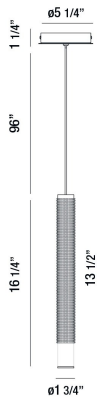

DAVENPORT, 2" ROUND PENDANT

OPTIONS AVAILABLE

ITEM NO.	FINISH	SHADE
35710-011	WHITE	WHITE
35710-028	BLACK	BLACK
35710-035	GOLD	GOLD
35710-042	CHAMPAGNE	CHAMPAGNE
35710-057	ALUMINUM	ALUMINUM

PRODUCT DETAILS

No.	:	35710-042
Product Color	:	CHAMPAGNE
Product Material	:	METAL
Shade / Accent Colour	:	CHAMPAGNE
Shade / Accent Material	:	TEXTURED ALUMINUM
Diameter	:	1.75"
Height	:	16.25"
Overall Height	:	113.5"
Weight	:	1.5lbs

LIGHT SOURCE DETAILS

Light Source Type	:	INTEGRATED LED
Input Voltage	:	120V
Bulb Voltage	:	120V
Socket Type	:	LED
Total Wattage	:	4.3W
Delivered Lumens	:	125lm
Kelvin	:	3000K
CRI	:	90+
Dimmable	:	No

TECHNICAL DETAILS

Hanging Support Type	:	WIRE
Hanging Support Length	:	96"
Canopy / Backplate Height	:	1.25"
Canopy / Backplate Dia.	:	5.25"
Driver	:	ES
IP Rating	:	DRY
Location	:	DRY
Approval	:	
Title 24	:	Yes

PROJECT INFORMATION