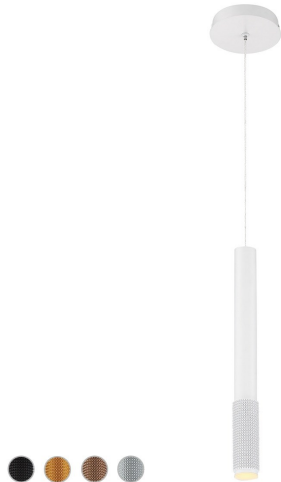

DAVENPORT, 2" ROUND PENDANT

OPTIONS AVAILABLE

ITEM NO.	FINISH	SHADE
35709-015	WHITE	WHITE
35709-022	BLACK	BLACK
35709-039	GOLD	GOLD
35709-053	ALUMINUM	ALUMINUM

PRODUCT DETAILS

No.	: 35709-015
Product Color	: WHITE
Product Material	: METAL
Shade / Accent Colour	: WHITE
Shade / Accent Material	: TEXTURED ALUMINUM
Diameter	: 1.75"
Height	: 16.25"
Overall Height	: 113.5"
Weight	: 1.4lbs

LIGHT SOURCE DETAILS

Light Source Type	: INTEGRATED LED
Input Voltage	: 120V
Bulb Voltage	: 120V
Socket Type	: LED
Total Wattage	: 4.3W
Delivered Lumens	: 125lm
Kelvin	: 3000K
CRI	: 90+
Dimmable	: No

TECHNICAL DETAILS

Hanging Support Type	: WIRE
Hanging Support Length	: 96"
Canopy / Backplate Height	: 1.25"
Canopy / Backplate Dia.	: 5.25"
Driver	: ES
IP Rating	: DRY
Location	: DRY
Approval	: 

PROJECT INFORMATION

Job Name: Date: Type: