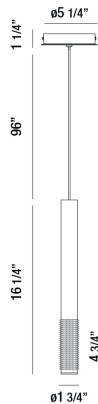

DAVENPORT, 2" ROUND PENDANT

OPTIONS AVAILABLE

ITEM NO.	FINISH	SHADE
35709-015	WHITE	WHITE
35709-022	BLACK	BLACK
35709-039	GOLD	GOLD
35709-053	ALUMINUM	ALUMINUM

PRODUCT DETAILS

No.	: 35709-015
Product Color	: WHITE
Product Material	: METAL
Shade / Accent Colour	: WHITE
Shade / Accent Material	: TEXTURED ALUMINUM
Diameter	: 1.75"
Height	: 16.25"
Overall Height	: 113.5"
Weight	: 1.4lbs

LIGHT SOURCE DETAILS

Light Source Type	: INTEGRATED LED
Input Voltage	: 120V
Bulb Voltage	: 120V
Socket Type	: LED
Total Wattage	: 4.3W
Delivered Lumens	: 125lm
Kelvin	: 3000K
CRI	: 90+
Dimmable	: No

TECHNICAL DETAILS

Hanging Support Type	: WIRE
Hanging Support Length	: 96"
Canopy / Backplate Height	: 1.25"
Canopy / Backplate Dia.	: 5.25"
Driver	: ES
IP Rating	: DRY
Location	: DRY
Approval	: 

PROJECT INFORMATION

Job Name: Date: Type: