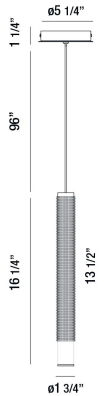

DAVENPORT, 2" ROUND PENDANT

PRODUCT DETAILS

| | | |
|-------------------------|---|-------------------|
| No. | : | 35710-011 |
| Product Color | : | WHITE |
| Product Material | : | METAL |
| Shade / Accent Colour | : | WHITE |
| Shade / Accent Material | : | TEXTURED ALUMINUM |
| Diameter | : | 1.75" |
| Height | : | 16.25" |
| Overall Height | : | 113.5" |
| Weight | : | 1.5lbs |

LIGHT SOURCE DETAILS

| | | |
|-------------------|---|----------------|
| Light Source Type | : | INTEGRATED LED |
| Input Voltage | : | 120V |
| Bulb Voltage | : | 120V |
| Socket Type | : | LED |
| Total Wattage | : | 4.3W |
| Delivered Lumens | : | 125lm |
| Kelvin | : | 3000K |
| CRI | : | 90+ |
| Dimmable | : | No |

TECHNICAL DETAILS

| | | |
|---------------------------|---|---|
| Hanging Support Type | : | WIRE |
| Hanging Support Length | : | 96" |
| Canopy / Backplate Height | : | 1.25" |
| Canopy / Backplate Dia. | : | 5.25" |
| Driver | : | ES |
| IP Rating | : | DRY |
| Location | : | DRY |
| Approval | : |  |
| Title 24 | : | Yes |