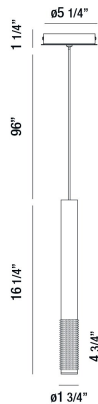

DAVENPORT, 2" ROUND PENDANT

PRODUCT DETAILS

No.	:	35709-053
Product Color	:	ALUMINUM
Product Material	:	METAL
Shade / Accent Colour	:	ALUMINUM
Shade / Accent Material	:	TEXTURED ALUMINUM
Diameter	:	1.75"
Height	:	16.25"
Overall Height	:	113.5"
Weight	:	1.4lbs

LIGHT SOURCE DETAILS

Light Source Type	:	INTEGRATED LED
Input Voltage	:	120V
Bulb Voltage	:	120V
Socket Type	:	LED
Total Wattage	:	4.3W
Delivered Lumens	:	125lm
Kelvin	:	3000K
CRI	:	90+
Dimmable	:	No

OPTIONS AVAILABLE

ITEM NO.	FINISH	SHADE
35709-015	WHITE	WHITE
35709-022	BLACK	BLACK
35709-039	GOLD	GOLD
35709-053	ALUMINUM	ALUMINUM

TECHNICAL DETAILS

Hanging Support Type	:	WIRE
Hanging Support Length	:	96"
Canopy / Backplate Height	:	1.25"
Canopy / Backplate Dia.	:	5.25"
Driver	:	ES
IP Rating	:	DRY
Location	:	DRY
Approval	:	