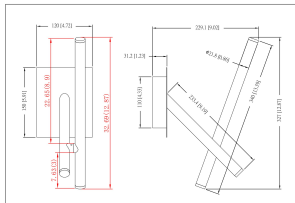

CROSSROADS, WALL MOUNT

OPTIONS AVAILABLE

ITEM NO.	FINISH	SHADE
36252-015	BLACK	FROSTED
36252-022	SATIN NICKEL	FROSTED

PRODUCT DETAILS

No.	:	36252-022
Product Color	:	SATIN NICKEL
Product Material	:	METAL
Shade / Accent Colour	:	FROSTED
Shade / Accent Material	:	ACRYLIC
Width	:	4.75"
Height	:	12.75"
Ext	:	9"
Weight	:	1.8lbs

LIGHT SOURCE DETAILS

Light Source Type	:	INTEGRATED LED
Input Voltage	:	120V
Bulb Voltage	:	120V
Total Wattage	:	3W
Delivered Lumens	:	240lm
Kelvin	:	3000K
CRI	:	90+
Dimmable	:	No

TECHNICAL DETAILS

Canopy / Backplate Length	:	4.75"
Canopy / Backplate Height	:	1.25"
Canopy / Backplate Width	:	5.875"
Driver	:	ES
Mounting	:	Up or Down
IP Rating	:	DRY
Location	:	DRY
Approval	:	