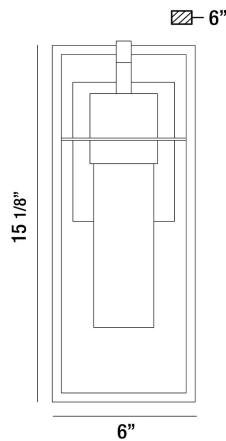

COOPER, SMALL OUTDOOR WALLMOUNT

PRODUCT DETAILS

No.	:	35890-010
Product Color	:	BLACK
Shade / Accent Colour	:	CLEAR
Width	:	6"
Height	:	15.125"
Ext	:	6.125"
Weight	:	2.4lbs

LIGHT SOURCE DETAILS

Light Source Type	:	INTEGRATED LED
Input Voltage	:	120V
Bulb Voltage	:	120V
Socket Type	:	LED
Total Wattage	:	6W
Delivered Lumens	:	200lm
Kelvin	:	3000K
CRI	:	90
Dimmable	:	Yes

OPTIONS AVAILABLE

ITEM NO.	FINISH	SHADE
35890-010	BLACK	CLEAR

TECHNICAL DETAILS

Canopy / Backplate Length	:	15.125"
Canopy / Backplate Height	:	15.125"
Canopy / Backplate Width	:	6"
IP Rating	:	44
Location	:	WET
Approval	:	
Title 24	:	Yes