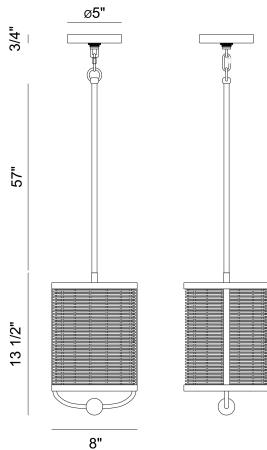

COMPARELLI, 1 LIGHT PENDANT

PRODUCT DETAILS

No.	:	38158-025
Product Color	:	OFF WHITE
Product Material	:	METAL
Shade / Accent Colour	:	LIGHT RATTAN
Shade / Accent Material	:	RATTAN
Diameter	:	8"
Height	:	13.75"
Overall Height	:	71"
Weight	:	4lbs

LIGHT SOURCE DETAILS

Number of Bulbs	:	1
Light Source	:	Incandescent
Light Source Type	:	A19
Input Voltage	:	120V
Bulb Voltage	:	120V
Socket Type	:	E26
Wattage	:	60W
Total Wattage	:	60W
Bulb Included	:	No
Dimmable	:	Yes

OPTIONS AVAILABLE

ITEM NO.	FINISH	SHADE
38158-018	BRONZE	BEIGE
38158-025	OFF WHITE	LIGHT RATTAN

TECHNICAL DETAILS

Hanging Support Type	:	ROD
Hanging Support Length	:	57"
Rods Included	:	3"+6"+12"+18"+18"
Canopy / Backplate Height	:	0.75"
Canopy / Backplate Dia.	:	5"
Location	:	DRY
Approval	:	