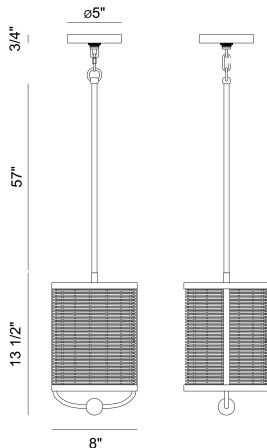

COMPARELLI, 1 LIGHT PENDANT

PRODUCT DETAILS

No.	:	38158-018
Product Color	:	BRONZE
Product Material	:	METAL
Shade / Accent Colour	:	BEIGE
Shade / Accent Material	:	RATTAN
Diameter	:	8"
Height	:	13.75"
Overall Height	:	71"
Weight	:	4lbs

LIGHT SOURCE DETAILS

Number of Bulbs	:	1
Light Source	:	Incandescent
Light Source Type	:	A19
Input Voltage	:	120V
Bulb Voltage	:	120V
Socket Type	:	E26
Wattage	:	60W
Total Wattage	:	60W
Bulb Included	:	No
Dimmable	:	Yes

OPTIONS AVAILABLE

ITEM NO.	FINISH	SHADE
38158-018	BRONZE	BEIGE
38158-025	OFF WHITE	LIGHT RATTAN

TECHNICAL DETAILS

Hanging Support Type	:	ROD
Hanging Support Length	:	57"
Rods Included	:	3"+6"+12"+18"+18"
Canopy / Backplate Height	:	0.75"
Canopy / Backplate Dia.	:	5"
Location	:	DRY
Approval	:	