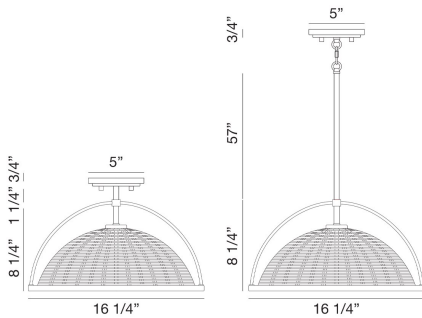

### PRODUCT DETAILS

No.	:	39349-019
Product Color	:	CHROME
Shade / Accent Colour	:	CHROME
Diameter	:	16"
Height	:	10.5"
Weight	:	5lbs

### TECHNICAL DETAILS

Hanging Support Type	:	ROD
Hanging Support Length	:	57"
Canopy / Backplate Height	:	0.75"
Canopy / Backplate Dia.	:	5"
IP Rating	:	IP20