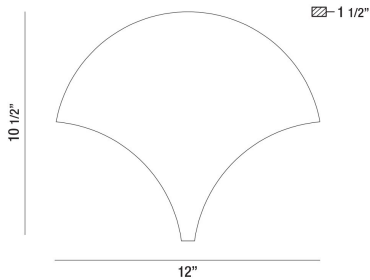

### PRODUCT DETAILS

No.	:	35708-049
Product Color	:	CHAMPAGNE
Product Material	:	METAL
Shade / Accent Colour	:	WHITE
Shade / Accent Material	:	ACRYLIC
Width	:	12"
Height	:	10.5"
Ext	:	1.5"
Weight	:	2.9lbs

### TECHNICAL DETAILS

Canopy / Backplate Length	:	12"
Canopy / Backplate Width	:	10.44"
Mounting	:	Up or Down
IP Rating	:	DRY
Location	:	DRY
Approval	:	