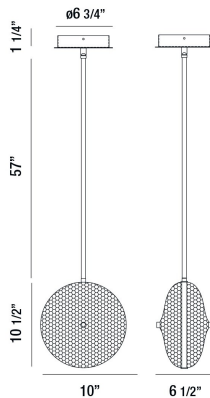

CALEDONIA, 10" ROUND PENDANT

PRODUCT DETAILS

No.	:	35913-016
Product Color	:	CHROME
Product Material	:	METAL
Shade / Accent Colour	:	CLEAR
Shade / Accent Material	:	HONEYCOMB GLASS
Length	:	10"
Width	:	6.5"
Height	:	68.25"
Weight	:	10.5lbs

LIGHT SOURCE DETAILS

Light Source Type	:	INTEGRATED LED
Input Voltage	:	120V
Bulb Voltage	:	120V
Socket Type	:	LED
Total Wattage	:	10W
Initial Lumens	:	800lm
Kelvin	:	4000K
CRI	:	80+
Dimmable	:	Yes

OPTIONS AVAILABLE

ITEM NO.	FINISH	SHADE
35913-016	CHROME	CLEAR
35913-023	CHROME	PINK
35913-030	CHROME	BLUE
35913-047	CHROME	YELLOW
35913-054	CHROME	ORANGE

TECHNICAL DETAILS

Hanging Support Type	:	ROD
Hanging Support Length	:	57"
Rods Included	:	3"+6"+12"+18"+18"
Canopy / Backplate Height	:	1.25"
Canopy / Backplate Dia.	:	6.75"
Driver	:	HUEUC
IP Rating	:	DRY
Location	:	DRY
Approval	:	