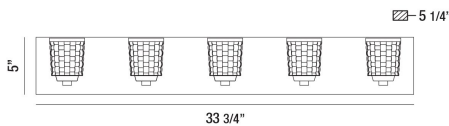

BANBURY, 34" VANITY LIGHT

PRODUCT DETAILS

No.	:	35649-014
Product Color	:	CHROME
Product Material	:	METAL
Shade / Accent Colour	:	CLEAR
Shade / Accent Material	:	GLASS
Width	:	33.75"
Height	:	5"
Ext	:	5.25"
Weight	:	10lbs

TECHNICAL DETAILS

Canopy / Backplate Length	:	33"
Canopy / Backplate Height	:	1.25"
Canopy / Backplate Width	:	5.25"
Driver	:	EK-TOP
Mounting	:	Up
IP Rating	:	DAMP
Location	:	DAMP
Approval	:	

PROJECT INFORMATION