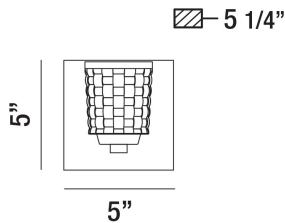

### PRODUCT DETAILS

No.	:	35646-013
Product Color	:	CHROME
Product Material	:	METAL
Shade / Accent Colour	:	CLEAR
Shade / Accent Material	:	GLASS
Width	:	5"
Height	:	5"
Ext	:	5.25"
Weight	:	2lbs

### TECHNICAL DETAILS

Canopy / Backplate Length	:	5.25"
Canopy / Backplate Height	:	1.25"
Canopy / Backplate Width	:	5.25"
Driver	:	EK-TOP
Mounting	:	Up
IP Rating	:	DAMP
Location	:	DAMP
Approval	:	