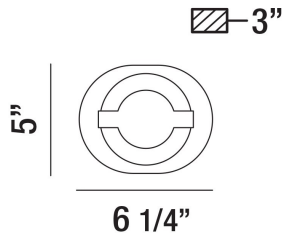

### PRODUCT DETAILS

No.	:	35663-010
Product Color	:	CHROME
Product Material	:	METAL
Shade / Accent Colour	:	FROSTED
Shade / Accent Material	:	ACRYLIC
Width	:	6.25"
Height	:	5"
Ext	:	3"
Weight	:	1.5lbs

### TECHNICAL DETAILS

Canopy / Backplate Length	:	4.5"
Canopy / Backplate Height	:	1.25"
Canopy / Backplate Width	:	4.5"
Driver	:	EK-TOP
Mounting	:	Up or Down
IP Rating	:	DAMP
Location	:	DAMP
Approval	:	