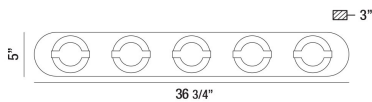

BALEWOOD, 37" VANITY LIGHT

PRODUCT DETAILS

No.	:	35666-011
Product Color	:	CHROME
Product Material	:	METAL
Shade / Accent Colour	:	FROSTED
Shade / Accent Material	:	ACRYLIC
Width	:	36.75"
Height	:	5"
Ext	:	3"
Weight	:	6.6lbs

LIGHT SOURCE DETAILS

Light Source Type	:	INTEGRATED LED
Input Voltage	:	120V
Bulb Voltage	:	120V
Total Wattage	:	35W
Initial Lumens	:	2800lm
Kelvin	:	3000K
CRI	:	90+
Dimmable	:	Yes

OPTIONS AVAILABLE

ITEM NO.	FINISH	SHADE
35666-011	CHROME	FROSTED

TECHNICAL DETAILS

Canopy / Backplate Length	:	33.5"
Canopy / Backplate Height	:	1.25"
Canopy / Backplate Width	:	4.5"
Driver	:	EK-TOP
IP Rating	:	DAMP
Location	:	DAMP
Approval	:	

PROJECT INFORMATION

 Job Name: Date: Type: