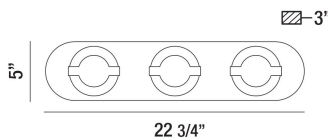

BALEWOOD, 22" VANITY LIGHT

PRODUCT DETAILS

No.	:	35664-017
Product Color	:	CHROME
Product Material	:	METAL
Shade / Accent Colour	:	FROSTED
Shade / Accent Material	:	ACRYLIC
Width	:	22.25"
Height	:	5"
Ext	:	3"
Weight	:	4lbs

LIGHT SOURCE DETAILS

Light Source Type	:	INTEGRATED LED
Input Voltage	:	120V
Bulb Voltage	:	120V
Total Wattage	:	21W
Initial Lumens	:	1680lm
Kelvin	:	3000K
CRI	:	90+
Dimmable	:	Yes

OPTIONS AVAILABLE

ITEM NO.	FINISH	SHADE
35664-017	CHROME	FROSTED

TECHNICAL DETAILS

Canopy / Backplate Length	:	19.25"
Canopy / Backplate Height	:	1.25"
Canopy / Backplate Width	:	4.5"
Driver	:	EK-TOP
IP Rating	:	DAMP
Location	:	DAMP
Approval	:	

PROJECT INFORMATION

 Job Name: Date: Type: