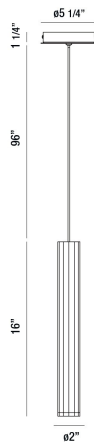

BALDWIN, 2" ROUND PENDANT

PRODUCT DETAILS

No.	:	35704-010
Product Color	:	WHITE
Product Material	:	METAL
Shade / Accent Colour	:	WHITE
Shade / Accent Material	:	ANODIZED ALUMINUM
Diameter	:	2"
Height	:	16"
Overall Height	:	113.25"
Weight	:	1.6lbs

LIGHT SOURCE DETAILS

Light Source Type	:	INTEGRATED LED
Input Voltage	:	120V
Bulb Voltage	:	120V
Socket Type	:	LED
Total Wattage	:	4.3W
Delivered Lumens	:	125lm
Kelvin	:	3000K
CRI	:	90+
Dimmable	:	No

OPTIONS AVAILABLE

ITEM NO.	FINISH	SHADE
35704-010	WHITE	WHITE
35704-027	BLACK	BLACK
35704-034	CHAMPAGNE	CHAMPAGNE
35704-041	GOLD	GOLD
35704-055	ALUMINUM	ALUMINUM

TECHNICAL DETAILS

Hanging Support Type	:	WIRE
Hanging Support Length	:	96"
Canopy / Backplate Height	:	1.25"
Canopy / Backplate Dia.	:	5.25"
Driver	:	ES
IP Rating	:	DRY
Location	:	DRY
Approval	:	
Title 24	:	Yes