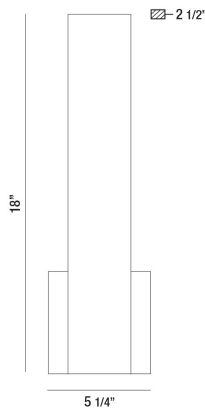

### PRODUCT DETAILS

No.	:	35703-037
Product Color	:	CHAMPAGNE
Product Material	:	METAL
Shade / Accent Colour	:	WHITE
Shade / Accent Material	:	ACRYLIC
Width	:	5.25"
Height	:	18"
Ext	:	2.5"
Weight	:	2lbs

### TECHNICAL DETAILS

Canopy / Backplate Length	:	5.25"
Canopy / Backplate Height	:	0.25"
Canopy / Backplate Width	:	5.25"
Mounting	:	Up
IP Rating	:	DRY
Location	:	DRY
Approval	:	