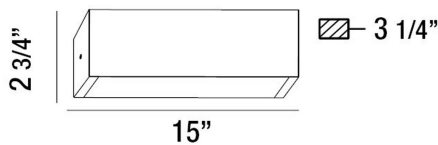

ANELLO, WALL MOUNT

PRODUCT DETAILS

No.	:	32121-018
Product Color	:	CHROME
Product Material	:	METAL
Shade / Accent Colour	:	FROSTED
Shade / Accent Material	:	GLASS
Width	:	15"
Height	:	2.75"
Ext	:	3.25"
Weight	:	11lbs

LIGHT SOURCE DETAILS

Light Source Type	:	INTEGRATED LED
Input Voltage	:	120V
Bulb Voltage	:	120V
Total Wattage	:	12W
Delivered Lumens	:	550lm
Kelvin	:	3000K
CRI	:	80+
Dimmable	:	Yes

OPTIONS AVAILABLE

ITEM NO.	FINISH	SHADE
32121-018	CHROME	FROSTED

TECHNICAL DETAILS

Mounting	:	Up or Down
IP Rating	:	DRY
Approval	:	

PROJECT INFORMATION

Job Name: Date: Type:

Comments: