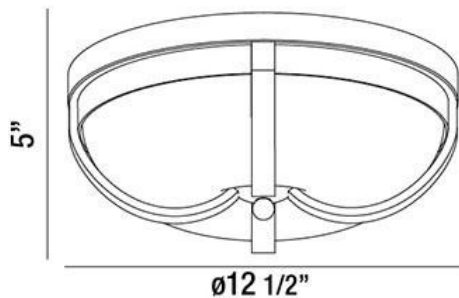

## ANDREW, 13" CEILING MOUNT

### PRODUCT DETAILS

No.	:	26637-020
Product Color	:	BRONZE
Product Material	:	METAL
Shade / Accent Colour	:	OPAL WHITE
Shade / Accent Material	:	GLASS
Diameter	:	12.5"
Height	:	5"
Weight	:	5.1lbs

### TECHNICAL DETAILS

Light Direction	:	Down
Canopy / Backplate Height	:	1"
Canopy / Backplate Dia.	:	12.5"
Adjustable Lamp Head	:	No
IP Rating	:	DRY
Approval	:	