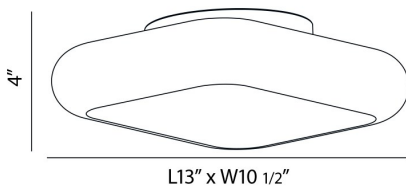

ALMA, 13" CEILING MOUNT

PRODUCT DETAILS

No.	:	26631-028
Product Color	:	SATIN NICKEL
Product Material	:	METAL
Shade / Accent Colour	:	OPAL WHITE
Shade / Accent Material	:	GLASS
Length	:	13"
Width	:	10.5"
Height	:	4"
Weight	:	3.9lbs

LIGHT SOURCE DETAILS

Light Source Type	:	INTEGRATED LED
Input Voltage	:	120V
Bulb Voltage	:	120V
Total Wattage	:	16W
Initial Lumens	:	1300lm
Kelvin	:	3000K
CRI	:	85+
Dimmable	:	Yes

OPTIONS AVAILABLE

ITEM NO.	FINISH	SHADE
26631-011	BRONZE	OPAL WHITE
26631-028	SATIN NICKEL	OPAL WHITE

TECHNICAL DETAILS

Light Direction	:	Down
Canopy / Backplate Height	:	1"
Canopy / Backplate Dia.	:	6.75"
Adjustable Lamp Head	:	No
IP Rating	:	DRY
Approval	:	

PROJECT INFORMATION

 Job Name: Date: Type:

 Comments: