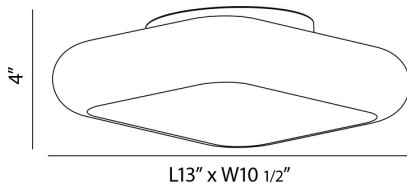

ALMA, 13" CEILING MOUNT

PRODUCT DETAILS

No.	:	26631-011
Product Color	:	BRONZE
Product Material	:	METAL
Shade / Accent Colour	:	OPAL WHITE
Shade / Accent Material	:	GLASS
Length	:	13"
Width	:	10.5"
Height	:	4"
Weight	:	3.9lbs

LIGHT SOURCE DETAILS

Light Source Type	:	INTEGRATED LED
Input Voltage	:	120V
Bulb Voltage	:	120V
Total Wattage	:	16W
Initial Lumens	:	1300lm
Kelvin	:	3000K
CRI	:	85+
Dimmable	:	Yes

OPTIONS AVAILABLE

ITEM NO.	FINISH	SHADE
26631-011	BRONZE	OPAL WHITE
26631-028	SATIN NICKEL	OPAL WHITE

TECHNICAL DETAILS

Light Direction	:	Down
Canopy / Backplate Height	:	1"
Canopy / Backplate Dia.	:	6.75"
Adjustable Lamp Head	:	No
IP Rating	:	DRY
Approval	:	

PROJECT INFORMATION

Job Name: Date: Type:

Comments: