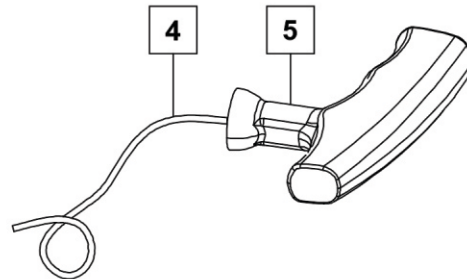

**SPARE PARTS / STARTING MECHANISM**

**STARTER ASSEMBLY**

Part Number: 20085969

No.	Description	Qty
1	Screw M5x25	4
2	Starter Housing Top	1
3	Pull Cord Sheath	1
4	Starter Pull Cord	1
5	Starter Handle	1
7	Coil Spring	1
8	Starter Pulley	1
9	Starter Spring	1
10	Ratchet Wheel	1
11	Self-Tapping Screw ST4.8x19	1
12	Plate Washer 5x16x1	1

**STARTER GRIP AND ROPE ASSEMBLY**

Part Number: 68826103

No.	Description	Qty
4	Starter Pull Cord	1
5	Starter Handle	1

**IGNITION ASSEMBLY**

Part Number: 68826102

No.	Description	Qty
39	Igniter	1
38	Ignition Screw M5x25	2