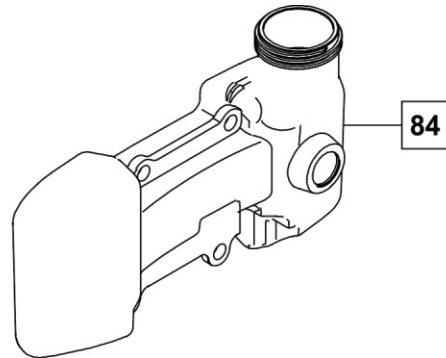

Version: B - Issue Date: 2023/03/15

**SPARE PARTS / CHASSIS AND ENCLOSURE**

**FUEL TANK**

Part Number: 20077541

No.	Description	Qty
84	Fuel Tank	1

**FUEL TANK HOUSING ASSEMBLY**

Part Number: 68826101

No.	Description	Qty
86	Fuel Tank Housing	1
85	Insulation Pad	4
87	Screw M5x30	4

**FUEL TANK CAP ASSEMBLY**

Part Number: 20084934

No.	Description	Qty
81	Fuel Tank Cap	1
82	Rubber Gasket	1
83	Anti-Falling Plate	1

**SPARE PARTS / STARTING MECHANISM**

**SPARK PLUG**

Part Number: 20050466

No.	Description	Qty
30	Spark Plug	1

**SPARE PARTS / STARTING MECHANISM**

**STARTER ASSEMBLY**

Part Number: 20085969

No.	Description	Qty
1	Screw M5x25	4
2	Starter Housing Top	1
3	Pull Cord Sheath	1
4	Starter Pull Cord	1
5	Starter Handle	1
7	Coil Spring	1
8	Starter Pulley	1
9	Starter Spring	1
10	Ratchet Wheel	1
11	Self-Tapping Screw ST4.8x19	1
12	Plate Washer 5x16x1	1