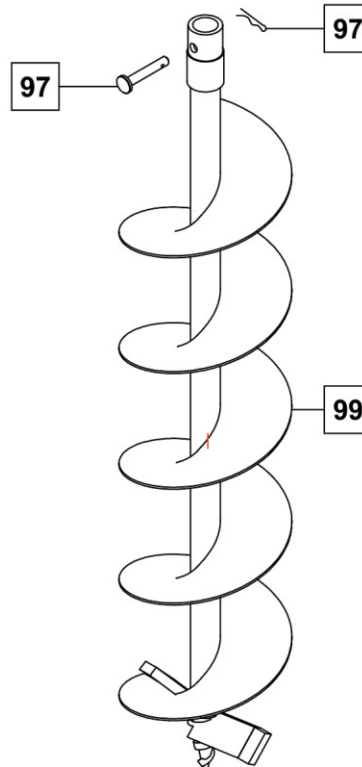

SPARE PARTS / FILTER AND ACCESSORIES

EARTH AUGER BIT ASSEMBLY

Part Number: 20073884

No.	Description	Qty
99	Auger Bit	1
97	Lock Pin	1
98	Pin Shaft	1