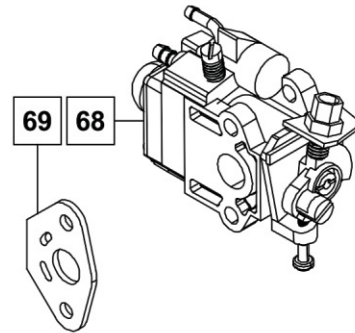

SPARE PARTS / CARBURETOR

CARBURETOR ASSEMBLY

Part Number: 68826104

No.	Description	Qty
69	Carburetor	1
68	Gasket / Carburetor	1