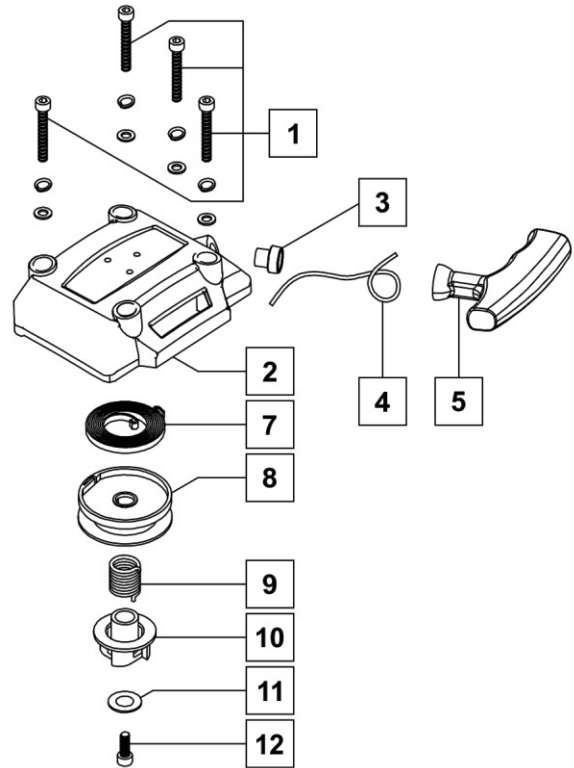

**FUEL TANK CAP ASSEMBLY**

Part Number: 20084934

No.	Description	Qty
81	Fuel Tank Cap	1
82	Rubber Gasket	1
83	Anti-Falling Plate	1

**SPARE PARTS / STARTING MECHANISM**

**SPARK PLUG**

Part Number: 20050466

No.	Description	Qty
30	Spark Plug	1

**SPARE PARTS / STARTING MECHANISM**

**STARTER ASSEMBLY**

Part Number: 20085969

No.	Description	Qty
1	Screw M5x25	4
2	Starter Housing Top	1
3	Pull Cord Sheath	1
4	Starter Pull Cord	1
5	Starter Handle	1
7	Coil Spring	1
8	Starter Pulley	1
9	Starter Spring	1
10	Ratchet Wheel	1
11	Self-Tapping Screw ST4.8x19	1
12	Plate Washer 5x16x1	1

**STARTER GRIP AND ROPE ASSEMBLY**

Part Number: 68826103

No.	Description	Qty
4	Starter Pull Cord	1
5	Starter Handle	1

**IGNITION ASSEMBLY**

Part Number: 68826102

No.	Description	Qty
39	Igniter	1
38	Ignition Screw M5x25	2

**ASSEMBLY PARTS LIST**

No.	Description	Qty
1	Screw M5x25	4
2	Starter Housing Top	1
3	Pull Cord Sheath	1
4	Starter Pull Cord	1
5	Starter Handle	1
6	Starter Assembly	1
7	Coil Spring	1
8	Starter Pulley	1
9	Starter Spring	1
10	Ratchet Wheel	1
11	Self-Tapping Screw ST4.8x19	1
12	Plate Washer 5x16x1	1
13	Nut M8	1
14	Start Reel	1
15	Flat Washer 8	1
16	Oil-Seal 12x22x7	1
17	Crankcase RH	1
18	Gasket \ Crankcase	1
19	Ball Bearing 6202	2
20	Crank Shaft Assembly	1
21	Key 3x5x13	1
22	Bearing $\Phi$ 10x13x16	1
23	Circlip \ Piston Ring	2
24	Piston Pin	1
25	Piston	1
26	Piston Ring	2
27	Gasket \ Cylinder	1
28	Cylinder	1
29	Screw M5x20 \ Cylinder	4
30	Spark Plug	1
31	Self-Tapping Screw ST4x10	2
32	Air Guide Hood	1
33	Self-Tapping Screw ST4.8x16	1
34	Screw 5x16	1
35	Top Housing	1
36	Wire	1
37	Spark Plug Cover	1
38	Ignition Screw M5x25	2
39	Igniter	1