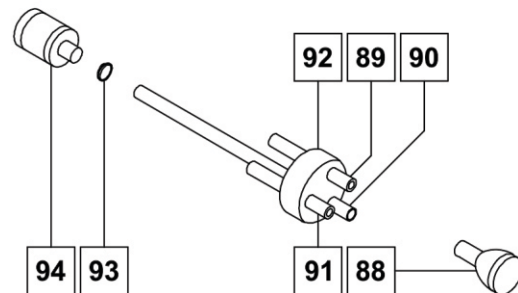

FILTER FUEL ASSEMBLY

Part Number: 20085776

No.	Description	Qty
88	Balancer	1
89	Air Tube	1
90	Fuel Tube	1
91	Return Tube	1
92	Fuel Tube Retainer	1
93	Snap Ring	1
94	Fuel Filter	1