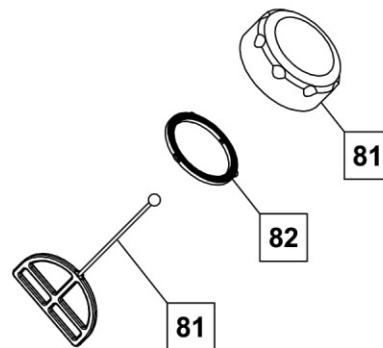

## PARTS LIST

**FUEL TANK CAP ASSEMBLY**

Part Number: 20084934

No.	Description	Qty
81	Fuel Tank Cap	1
82	Rubber Gasket	1
83	Anti-Falling Plate	1

**SPARE PARTS / STARTING MECHANISM**

**SPARK PLUG**

Part Number: 20050466

No.	Description	Qty
30	Spark Plug	1

**SPARE PARTS / STARTING MECHANISM**

**STARTER ASSEMBLY**

Part Number: 20085969

No.	Description	Qty
1	Screw M5x25	4
2	Starter Housing Top	1
3	Pull Cord Sheath	1
4	Starter Pull Cord	1
5	Starter Handle	1
7	Coil Spring	1
8	Starter Pulley	1
9	Starter Spring	1
10	Ratchet Wheel	1
11	Self-Tapping Screw ST4.8x19	1
12	Plate Washer 5x16x1	1

**ASSEMBLY PARTS LIST**

No.	Description	Qty
1	Screw M5x25	4
2	Starter Housing Top	1
3	Pull Cord Sheath	1
4	Starter Pull Cord	1
5	Starter Handle	1
6	Starter Assembly	1
7	Coil Spring	1
8	Starter Pulley	1
9	Starter Spring	1
10	Ratchet Wheel	1
11	Self-Tapping Screw ST4.8x19	1
12	Plate Washer 5x16x1	1
13	Nut M8	1
14	Start Reel	1
15	Flat Washer 8	1
16	Oil-Seal 12x22x7	1
17	Crankcase RH	1
18	Gasket \ Crankcase	1
19	Ball Bearing 6202	2
20	Crank Shaft Assembly	1
21	Key 3x5x13	1
22	Bearing $\Phi$ 10x13x16	1
23	Circlip \ Piston Ring	2
24	Piston Pin	1
25	Piston	1
26	Piston Ring	2
27	Gasket \ Cylinder	1
28	Cylinder	1
29	Screw M5x20 \ Cylinder	4
30	Spark Plug	1
31	Self-Tapping Screw ST4x10	2
32	Air Guide Hood	1
33	Self-Tapping Screw ST4.8x16	1
34	Screw 5x16	1
35	Top Housing	1
36	Wire	1
37	Spark Plug Cover	1
38	Ignition Screw M5x25	2
39	Igniter	1