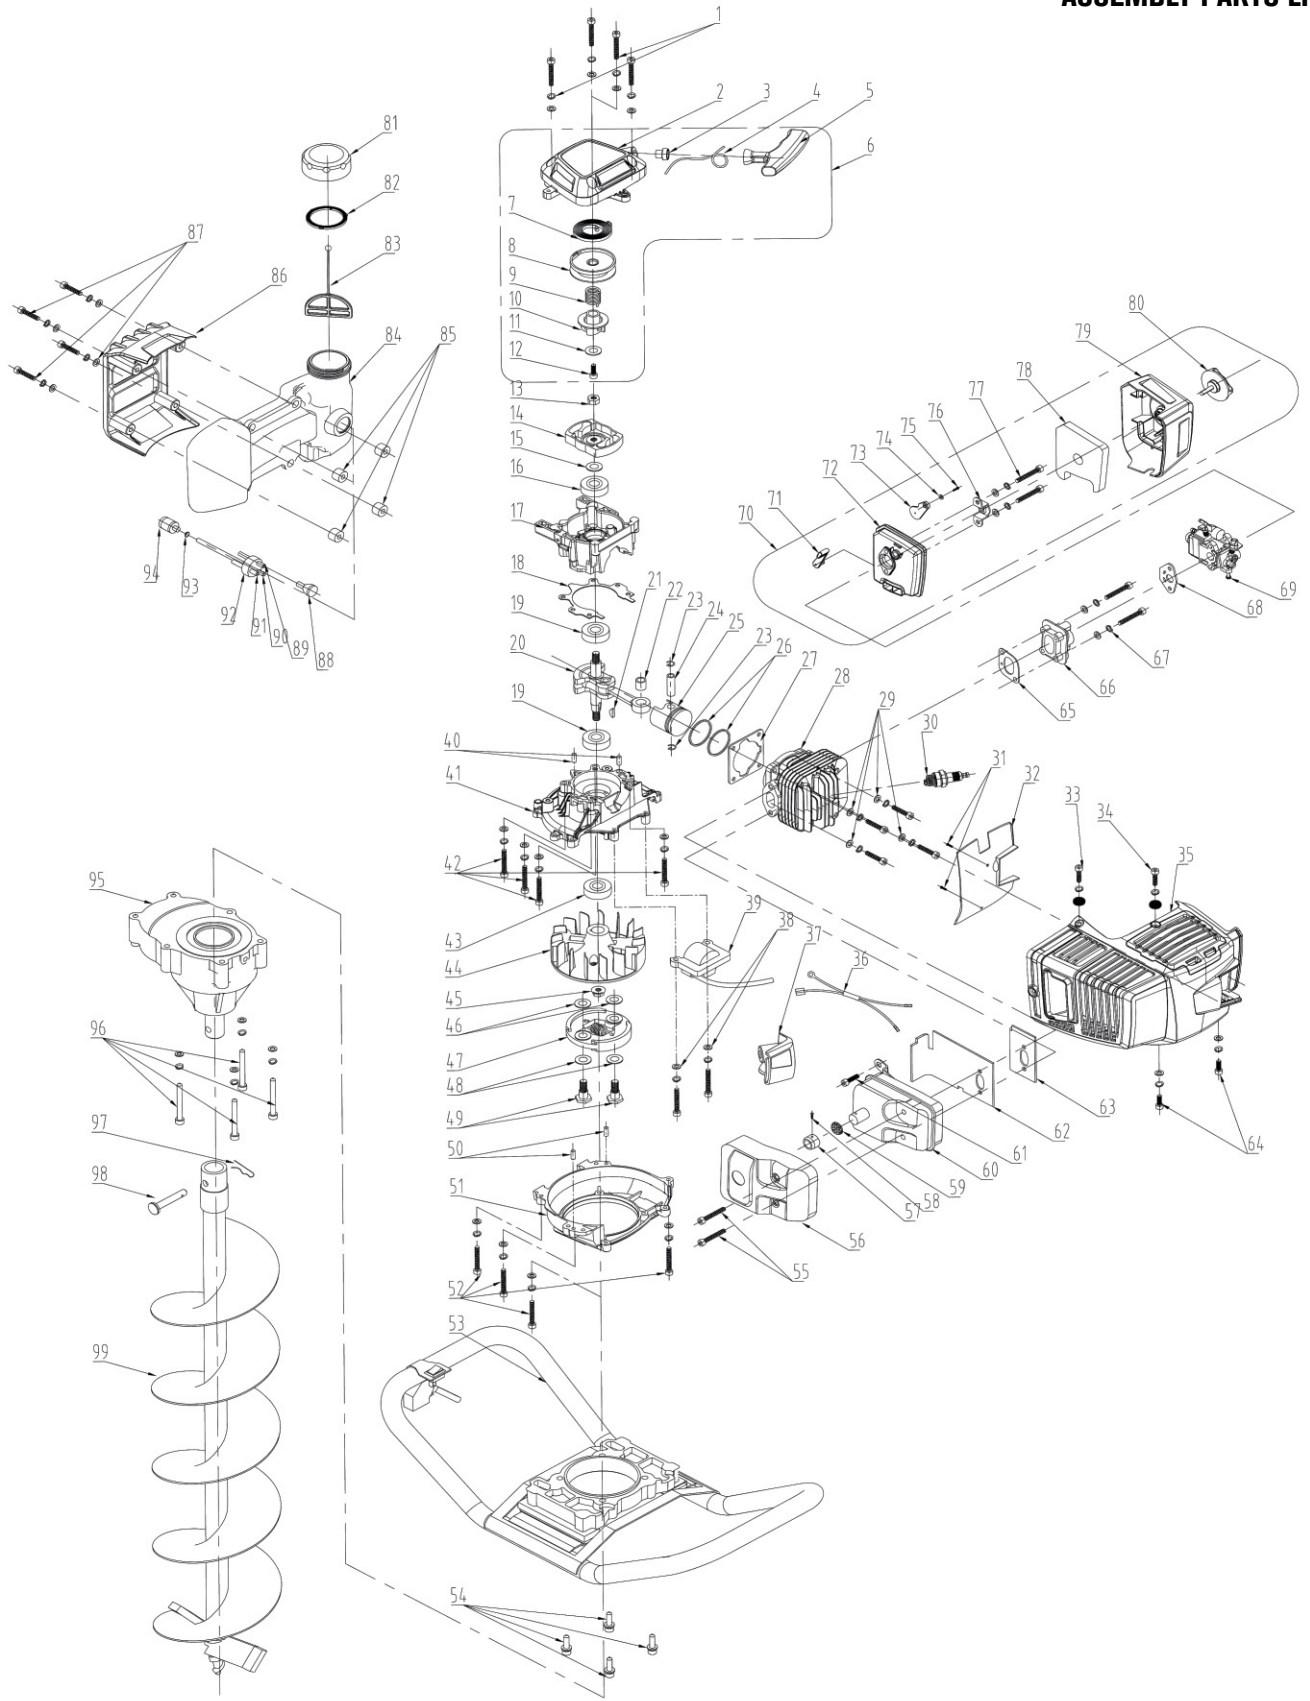

**SPARE PARTS / STARTING MECHANISM**

**STARTER ASSEMBLY**

Part Number: 20085969

No.	Description	Qty
1	Screw M5x25	4
2	Starter Housing Top	1
3	Pull Cord Sheath	1
4	Starter Pull Cord	1
5	Starter Handle	1
7	Coil Spring	1
8	Starter Pulley	1
9	Starter Spring	1
10	Ratchet Wheel	1
11	Self-Tapping Screw ST4.8x19	1
12	Plate Washer 5x16x1	1

**FILTER FUEL ASSEMBLY**

Part Number: 20085776

No.	Description	Qty
88	Balancer	1
89	Air Tube	1
90	Fuel Tube	1
91	Return Tube	1
92	Fuel Tube Retainer	1
93	Snap Ring	1
94	Fuel Filter	1

**ASSEMBLY PARTS LIST**

**ASSEMBLY PARTS LIST**

No.	Description	Qty
1	Screw M5x25	4
2	Starter Housing Top	1
3	Pull Cord Sheath	1
4	Starter Pull Cord	1
5	Starter Handle	1
6	Starter Assembly	1
7	Coil Spring	1
8	Starter Pulley	1
9	Starter Spring	1
10	Ratchet Wheel	1
11	Self-Tapping Screw ST4.8x19	1
12	Plate Washer 5x16x1	1
13	Nut M8	1
14	Start Reel	1
15	Flat Washer 8	1
16	Oil-Seal 12x22x7	1
17	Crankcase RH	1
18	Gasket \ Crankcase	1
19	Ball Bearing 6202	2
20	Crank Shaft Assembly	1
21	Key 3x5x13	1
22	Bearing $\Phi$ 10x13x16	1
23	Circlip \ Piston Ring	2
24	Piston Pin	1
25	Piston	1
26	Piston Ring	2
27	Gasket \ Cylinder	1
28	Cylinder	1
29	Screw M5x20 \ Cylinder	4
30	Spark Plug	1
31	Self-Tapping Screw ST4x10	2
32	Air Guide Hood	1
33	Self-Tapping Screw ST4.8x16	1
34	Screw 5x16	1
35	Top Housing	1
36	Wire	1
37	Spark Plug Cover	1
38	Ignition Screw M5x25	2
39	Igniter	1