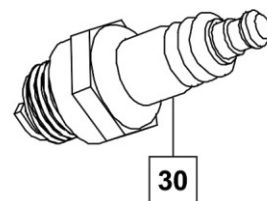

**FUEL TANK CAP ASSEMBLY**

Part Number: 20084934

No.	Description	Qty
81	Fuel Tank Cap	1
82	Rubber Gasket	1
83	Anti-Falling Plate	1

**SPARE PARTS / STARTING MECHANISM**

**SPARK PLUG**

Part Number: 20050466

No.	Description	Qty
30	Spark Plug	1

**SPARE PARTS / STARTING MECHANISM**

**STARTER ASSEMBLY**

Part Number: 20085969

No.	Description	Qty
1	Screw M5x25	4
2	Starter Housing Top	1
3	Pull Cord Sheath	1
4	Starter Pull Cord	1
5	Starter Handle	1
7	Coil Spring	1
8	Starter Pulley	1
9	Starter Spring	1
10	Ratchet Wheel	1
11	Self-Tapping Screw ST4.8x19	1
12	Plate Washer 5x16x1	1