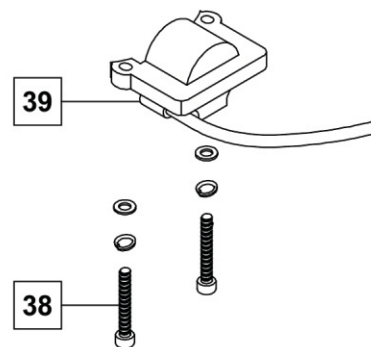

**SPARE PARTS / STARTING MECHANISM**

**STARTER ASSEMBLY**

Part Number: 20085969

No.	Description	Qty
1	Screw M5x25	4
2	Starter Housing Top	1
3	Pull Cord Sheath	1
4	Starter Pull Cord	1
5	Starter Handle	1
7	Coil Spring	1
8	Starter Pulley	1
9	Starter Spring	1
10	Ratchet Wheel	1
11	Self-Tapping Screw ST4.8x19	1
12	Plate Washer 5x16x1	1

**STARTER GRIP AND ROPE ASSEMBLY**

Part Number: 68826103

No.	Description	Qty
4	Starter Pull Cord	1
5	Starter Handle	1

**IGNITION ASSEMBLY**

Part Number: 68826102

No.	Description	Qty
39	Igniter	1
38	Ignition Screw M5x25	2