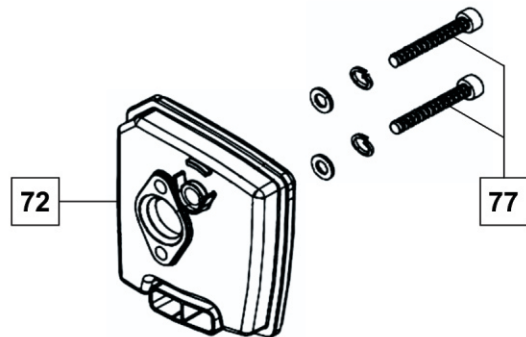

Part Number: 20073884

No.	Description	Qty
99	Auger Bit	1
97	Lock Pin	1
98	Pin Shaft	1

**SPARE PARTS / FILTER AND ACCESSORIES**

**AIR FILTER**

Part Number: 20059455

No.	Description	Qty
78	Air Filter	1

**AIR FILTER HOUSING TOP ASSEMBLY**

Part Number: 68826105

No.	Description	Qty
79	Air Filter Housing Top	1
80	Air Filter Housing Knob	1

**AIR FILTER HOUSING BASE**

Part Number: 68826106

No.	Description	Qty
72	Air Filter Housing Base	1
77	Screw M5x50	2