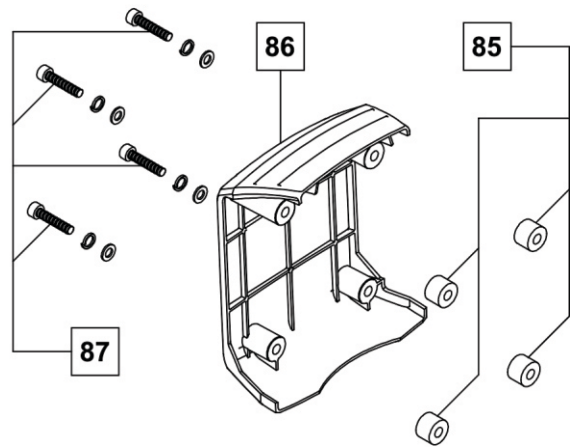

Version: B - Issue Date: 2023/03/15

**SPARE PARTS / CHASSIS AND ENCLOSURE**

**FUEL TANK**

Part Number: 20077541

No.	Description	Qty
84	Fuel Tank	1

**FUEL TANK HOUSING ASSEMBLY**

Part Number: 68826101

No.	Description	Qty
86	Fuel Tank Housing	1
85	Insulation Pad	4
87	Screw M5x30	4

**FUEL TANK CAP ASSEMBLY**

Part Number: 20084934

No.	Description	Qty
81	Fuel Tank Cap	1
82	Rubber Gasket	1
83	Anti-Falling Plate	1

**SPARE PARTS / STARTING MECHANISM**

**SPARK PLUG**

Part Number: 20050466

No.	Description	Qty
30	Spark Plug	1

**SPARE PARTS / STARTING MECHANISM**

**STARTER ASSEMBLY**

Part Number: 20085969

No.	Description	Qty
1	Screw M5x25	4
2	Starter Housing Top	1
3	Pull Cord Sheath	1
4	Starter Pull Cord	1
5	Starter Handle	1
7	Coil Spring	1
8	Starter Pulley	1
9	Starter Spring	1
10	Ratchet Wheel	1
11	Self-Tapping Screw ST4.8x19	1
12	Plate Washer 5x16x1	1