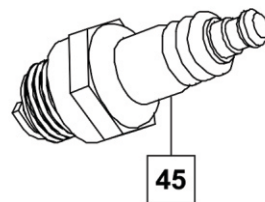

**SPARE PARTS / STARTING MECHANISM**

**STARTER ASSEMBLY**

Part Number: 20085771

No.	Description	Qty
1	Starter Handle	1
2	Pull Cord Sheath	1
3	Screw M5x20	4
4	Starter Cover	1
5	Starter Pull Cord	1
6	Starter Spring	1
7	Starter Pulley	1
8	Easy Spring	1
9	Starter Pawl	1
10	Washer 5	1
11	Self-Tapping Screw ST5x4	1

**STARTER GRIP AND ROPE ASSEMBLY**

Part Number: 68826103

No.	Description	Qty
1	Starter Handle	1
5	Starter Pull Cord	1

**IGNITION ASSEMBLY**

Part Number: 68815203

No.	Description	Qty
22	Igniter Coil Assembly	1
23	Cap Screw M4x20	2
24	Insulation Pad	2

**SPARK PLUG**

Part Number: 20050466

No.	Description	Qty
45	Spark Plug	1

**SPARE PARTS / CARBURETOR**

**CARBURETOR AND DAMPER LEVER ASSEMBLY**

Part Number: 20055602

No.	Description	Qty
56	Carburetor	1
57	Damper Lever	1

**SPARE PARTS / TUBING**

**TUBE ELBOW**

Part Number: 20071587

No.	Description	Qty
110	Elbow	1

**TUBE FLEXIBLE**

Part Number: 20071588

No.	Description	Qty
108	Flexible Tube	1

**TUBE REAR ASSEMBLY**