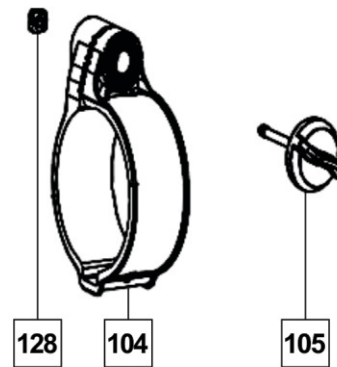

## PARTS LIST

Version: B - Issue Date: 2023/03/15

**SPARE PARTS / CHASSIS AND ENCLOSURE**

**THROTTLE HANDLE ASSEMBLY**

Part Number: 68815201

No.	Description	Qty
113	Speed Knob	1
114	Handle Left Cover	1
115	Washer	1
116	Speed Lever	1
117	Self-Tapping Screw ST4x10	1
118	Trigger	1
119	Spring	1
120	Handle Right Cover	1
121	Self-Tapping Screw ST5x14	2
122	Screw M5x40	1
123	Self-Tapping Screw ST2.9x6.5	1
124	Limit Plate	1
125	Reed A	1
126	Reed B	1

**THROTTLE SEAT ASSEMBLY**

Part Number: 20085834

No.	Description	Qty
104	Retaining Ring	1
105	Locking Knob	1
128	Nut M5	1

**THROTTLE LINE**

Part Number: 20050318

No.	Description	Qty
112	Thottle Line	1

**SPARE PARTS / CHASSIS AND ENCLOSURE**

**ASSEMBLY PARTS LIST**

**ASSEMBLY PARTS LIST**

No.	Description	Qty
1	Starter Handle	1
2	Pull Cord Sheath	1
3	Screw M5x20	4
4	Starter Cover	1
5	Starter Pull Cord	1
6	Starter Spring	1
7	Starter Pulley	1
8	Easy Spring	1
9	Starter Pawl	1
10	Washer 5	1
11	Self-Tapping Screw ST5x4	1
12	Screw M8	1
13	Magneto Rotor	4
14	Oil Seal	1
15	Crankcase LH	1
16	Bearing	1
17	Pin	2
18	Gasket	1
19	Crank Shaft Connecting Rod Assy	1
20	Cap Screw M5x12	1
21	Igniter Cover Plate	1
22	Igniter Coil Assembly	1
23	Cap Screw M4x20	2
24	Insulation Pad	2
25	Switch Line	1
26	Crankcase RH	1
27	Oil Seal	1
28	Screw M5x35	4
29	Woodruff Key	1
30	Rotor / Fan	1
31	Washer A 5	1
32	Washer B 5	1
33	Nut	1
34	Clip / Piston Pin	2
35	Needle Bearing	1
36	Piston Pin	1
37	Piston	1
38	Piston Ring	2
39	Gasket	1