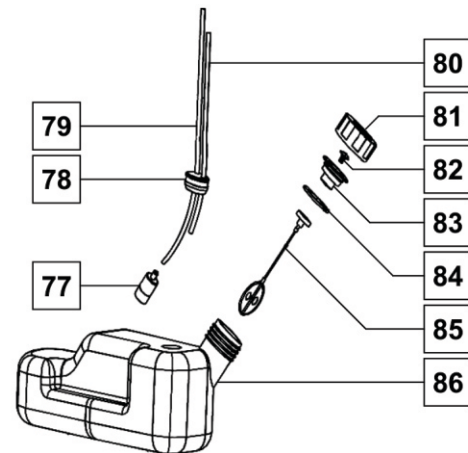

**THROTTLE SEAT ASSEMBLY**

Part Number: 20085834

No.	Description	Qty
104	Retaining Ring	1
105	Locking Knob	1
128	Nut M5	1

**THROTTLE LINE**

Part Number: 20050318

No.	Description	Qty
112	Thottle Line	1

**SPARE PARTS / CHASSIS AND ENCLOSURE**

**STRAPS**

Part Number: 68815202

No.	Description	Qty
99	Straps	2

**STRAP MOUNT CLIPS**

Part Number: 20060250

No.	Description	Qty
98	Straps / Belt Quick Release	2

**BACK PACK**

Part Number: 20071594

**SPARE PARTS / STARTING MECHANISM**

**STARTER ASSEMBLY**

Part Number: 20085771

No.	Description	Qty
1	Starter Handle	1
2	Pull Cord Sheath	1
3	Screw M5x20	4
4	Starter Cover	1
5	Starter Pull Cord	1
6	Starter Spring	1
7	Starter Pulley	1
8	Easy Spring	1
9	Starter Pawl	1
10	Washer 5	1
11	Self-Tapping Screw ST5x4	1