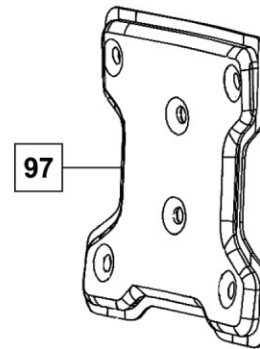

BACK PACK

Part Number: 20071594

No.	Description	Qty
97	Back Cushion	1