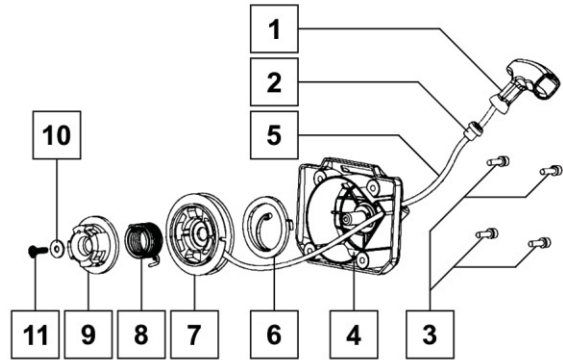

**THROTTLE SEAT ASSEMBLY**

Part Number: 20085834

No.	Description	Qty
104	Retaining Ring	1
105	Locking Knob	1
128	Nut M5	1

**THROTTLE LINE**

Part Number: 20050318

No.	Description	Qty
112	Thottle Line	1

**SPARE PARTS / CHASSIS AND ENCLOSURE**

**STRAPS**

Part Number: 68815202

No.	Description	Qty
99	Straps	2

**STRAP MOUNT CLIPS**

Part Number: 20060250

No.	Description	Qty
98	Straps / Belt Quick Release	2

**BACK PACK**

Part Number: 20071594

No.	Description	Qty
97	Back Cushion	1

**FUEL TANK ASSEMBLY**

Part Number: 20060140

No.	Description	Qty
77	Filter Assembly	1
78	Fuel Hose Mount	1
79	Hose Mount	1
80	Return Hose	1
81	Fuel Tank Cap	1
82	Rubber Valve	1
83	Rubber Valve Mount	1
84	Gasket	1
85	Anti Drop Plate	1
86	Fuel Tank	1

**SPARE PARTS / STARTING MECHANISM**

**STARTER ASSEMBLY**

Part Number: 20085771

No.	Description	Qty
1	Starter Handle	1
2	Pull Cord Sheath	1
3	Screw M5x20	4
4	Starter Cover	1
5	Starter Pull Cord	1
6	Starter Spring	1
7	Starter Pulley	1
8	Easy Spring	1
9	Starter Pawl	1
10	Washer 5	1
11	Self-Tapping Screw ST5x4	1