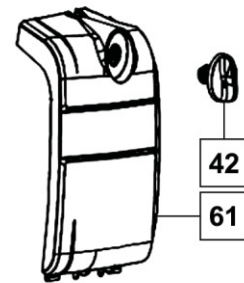

AIR FILTER HOUSING TOP ASSEMBLY

Part Number: 68815204

No.	Description	Qty
61	Air Filter Housing	1
62	Knob	1