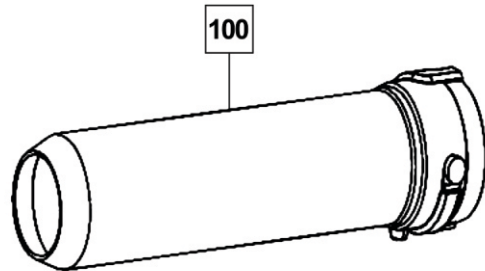

TUBE FRONT ROUND

Part Number: 20071590

No.	Description	Qty
100	Tube Front Round	1

THROTTLE CABLE CLIP

Part Number: 20060127

No.	Description	Qty
107	Throttle Cable Clip	1

HOSE CLAMP (Φ3 - Φ4)

Part Number: 20060154

No.	Description	Qty
109	Hose Clamp (Φ3 - Φ4)	1

HOSE CLAMP (Φ2.5 - Φ3)

Part Number: 20060137

No.	Description	Qty
106	Hose Clamp (Φ2.5 - Φ3)	1