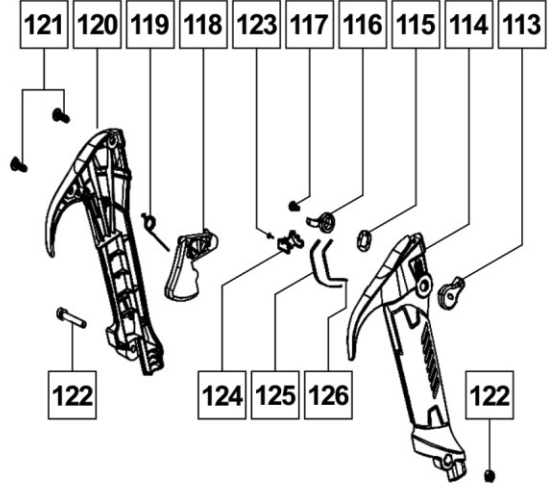

## PARTS LIST

Version: B - Issue Date: 2023/03/15

**SPARE PARTS / CHASSIS AND ENCLOSURE**

**THROTTLE HANDLE ASSEMBLY**

Part Number: 68815201

No.	Description	Qty
113	Speed Knob	1
114	Handle Left Cover	1
115	Washer	1
116	Speed Lever	1
117	Self-Tapping Screw ST4x10	1
118	Trigger	1
119	Spring	1
120	Handle Right Cover	1
121	Self-Tapping Screw ST5x14	2
122	Screw M5x40	1
123	Self-Tapping Screw ST2.9x6.5	1
124	Limit Plate	1
125	Reed A	1
126	Reed B	1

**THROTTLE SEAT ASSEMBLY**

Part Number: 20085834

No.	Description	Qty
104	Retaining Ring	1
105	Locking Knob	1
128	Nut M5	1

**THROTTLE LINE**

Part Number: 20050318

No.	Description	Qty
112	Thottle Line	1

**SPARE PARTS / CHASSIS AND ENCLOSURE**

**ASSEMBLY PARTS LIST**

**ASSEMBLY PARTS LIST**

No.	Description	Qty
1	Starter Handle	1
2	Pull Cord Sheath	1
3	Screw M5x20	4
4	Starter Cover	1
5	Starter Pull Cord	1
6	Starter Spring	1
7	Starter Pulley	1
8	Easy Spring	1
9	Starter Pawl	1
10	Washer 5	1
11	Self-Tapping Screw ST5x4	1
12	Screw M8	1
13	Magneto Rotor	4
14	Oil Seal	1
15	Crankcase LH	1
16	Bearing	1
17	Pin	2
18	Gasket	1
19	Crank Shaft Connecting Rod Assy	1
20	Cap Screw M5x12	1
21	Igniter Cover Plate	1
22	Igniter Coil Assembly	1
23	Cap Screw M4x20	2
24	Insulation Pad	2
25	Switch Line	1
26	Crankcase RH	1
27	Oil Seal	1
28	Screw M5x35	4
29	Woodruff Key	1
30	Rotor / Fan	1
31	Washer A 5	1
32	Washer B 5	1
33	Nut	1
34	Clip / Piston Pin	2
35	Needle Bearing	1
36	Piston Pin	1
37	Piston	1
38	Piston Ring	2
39	Gasket	1