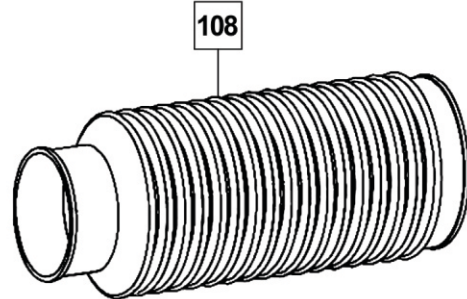

**SPARK PLUG**

Part Number: 20050466

No.	Description	Qty
45	Spark Plug	1

**SPARE PARTS / CARBURETOR**

**CARBURETOR AND DAMPER LEVER ASSEMBLY**

Part Number: 20055602

No.	Description	Qty
56	Carburetor	1
57	Damper Lever	1

**SPARE PARTS / TUBING**

**TUBE ELBOW**

Part Number: 20071587

No.	Description	Qty
110	Elbow	1

**TUBE FLEXIBLE**

Part Number: 20071588

No.	Description	Qty
108	Flexible Tube	1

**TUBE REAR ASSEMBLY**

Part Number: 20071591

No.	Description	Qty
102	Tube Rear	1
103	Support Tube	1

**SPARE PARTS / TUBING**

**TUBE INTERMEDIATE**

Part Number: 20071589

No.	Description	Qty
101	Tube Intermediate	1

**TUBE FRONT ROUND**