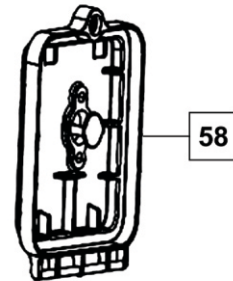

**HOSE CLAMP (Φ2.5 - Φ3)**

Part Number: 20060137

No.	Description	Qty
106	Hose Clamp (Φ2.5 - Φ3)	1

**SPARE PARTS / FILTERS AND ACCESSORIES**

**AIR FILTER**

Part Number: 20060128

No.	Description	Qty
60	Air Filter	1

**AIR FILTER HOUSING TOP ASSEMBLY**

Part Number: 68815204

No.	Description	Qty
61	Air Filter Housing	1
62	Knob	1

**AIR FILTER HOUSING BASE**

Part Number: 20069044

No.	Description	Qty
58	Air Filter Base Housing	1

**ASSEMBLY PARTS LIST**

**ASSEMBLY PARTS LIST**

No.	Description	Qty
1	Starter Handle	1
2	Pull Cord Sheath	1
3	Screw M5x20	4
4	Starter Cover	1
5	Starter Pull Cord	1
6	Starter Spring	1
7	Starter Pulley	1
8	Easy Spring	1
9	Starter Pawl	1
10	Washer 5	1
11	Self-Tapping Screw ST5x4	1
12	Screw M8	1
13	Magneto Rotor	4
14	Oil Seal	1
15	Crankcase LH	1
16	Bearing	1
17	Pin	2
18	Gasket	1
19	Crank Shaft Connecting Rod Assy	1
20	Cap Screw M5x12	1
21	Igniter Cover Plate	1
22	Igniter Coil Assembly	1
23	Cap Screw M4x20	2
24	Insulation Pad	2
25	Switch Line	1
26	Crankcase RH	1
27	Oil Seal	1
28	Screw M5x35	4
29	Woodruff Key	1
30	Rotor / Fan	1
31	Washer A 5	1
32	Washer B 5	1
33	Nut	1
34	Clip / Piston Pin	2
35	Needle Bearing	1
36	Piston Pin	1
37	Piston	1
38	Piston Ring	2
39	Gasket	1