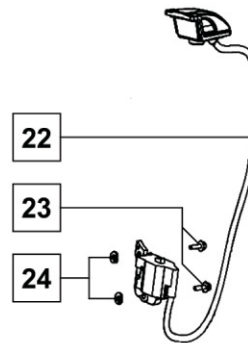

**SPARE PARTS / STARTING MECHANISM**

**STARTER ASSEMBLY**

Part Number: 20085771

No.	Description	Qty
1	Starter Handle	1
2	Pull Cord Sheath	1
3	Screw M5x20	4
4	Starter Cover	1
5	Starter Pull Cord	1
6	Starter Spring	1
7	Starter Pulley	1
8	Easy Spring	1
9	Starter Pawl	1
10	Washer 5	1
11	Self-Tapping Screw ST5x4	1

**STARTER GRIP AND ROPE ASSEMBLY**

Part Number: 68826103

No.	Description	Qty
1	Starter Handle	1
5	Starter Pull Cord	1

**IGNITION ASSEMBLY**

Part Number: 68815203

No.	Description	Qty
22	Igniter Coil Assembly	1
23	Cap Screw M4x20	2
24	Insulation Pad	2

**SPARK PLUG**

Part Number: 20050466

No.	Description	Qty
45	Spark Plug	1

**SPARE PARTS / CARBURETOR**

**CARBURETOR AND DAMPER LEVER ASSEMBLY**

Part Number: 20055602

No.	Description	Qty
56	Carburetor	1
57	Damper Lever	1

**ASSEMBLY PARTS LIST**

**ASSEMBLY PARTS LIST**

No.	Description	Qty
1	Starter Handle	1
2	Pull Cord Sheath	1
3	Screw M5x20	4
4	Starter Cover	1
5	Starter Pull Cord	1
6	Starter Spring	1
7	Starter Pulley	1
8	Easy Spring	1
9	Starter Pawl	1
10	Washer 5	1
11	Self-Tapping Screw ST5x4	1
12	Screw M8	1
13	Magneto Rotor	4
14	Oil Seal	1
15	Crankcase LH	1
16	Bearing	1
17	Pin	2
18	Gasket	1
19	Crank Shaft Connecting Rod Assy	1
20	Cap Screw M5x12	1
21	Igniter Cover Plate	1
22	Igniter Coil Assembly	1
23	Cap Screw M4x20	2
24	Insulation Pad	2
25	Switch Line	1
26	Crankcase RH	1
27	Oil Seal	1
28	Screw M5x35	4
29	Woodruff Key	1
30	Rotor / Fan	1
31	Washer A 5	1
32	Washer B 5	1
33	Nut	1
34	Clip / Piston Pin	2
35	Needle Bearing	1
36	Piston Pin	1
37	Piston	1
38	Piston Ring	2
39	Gasket	1