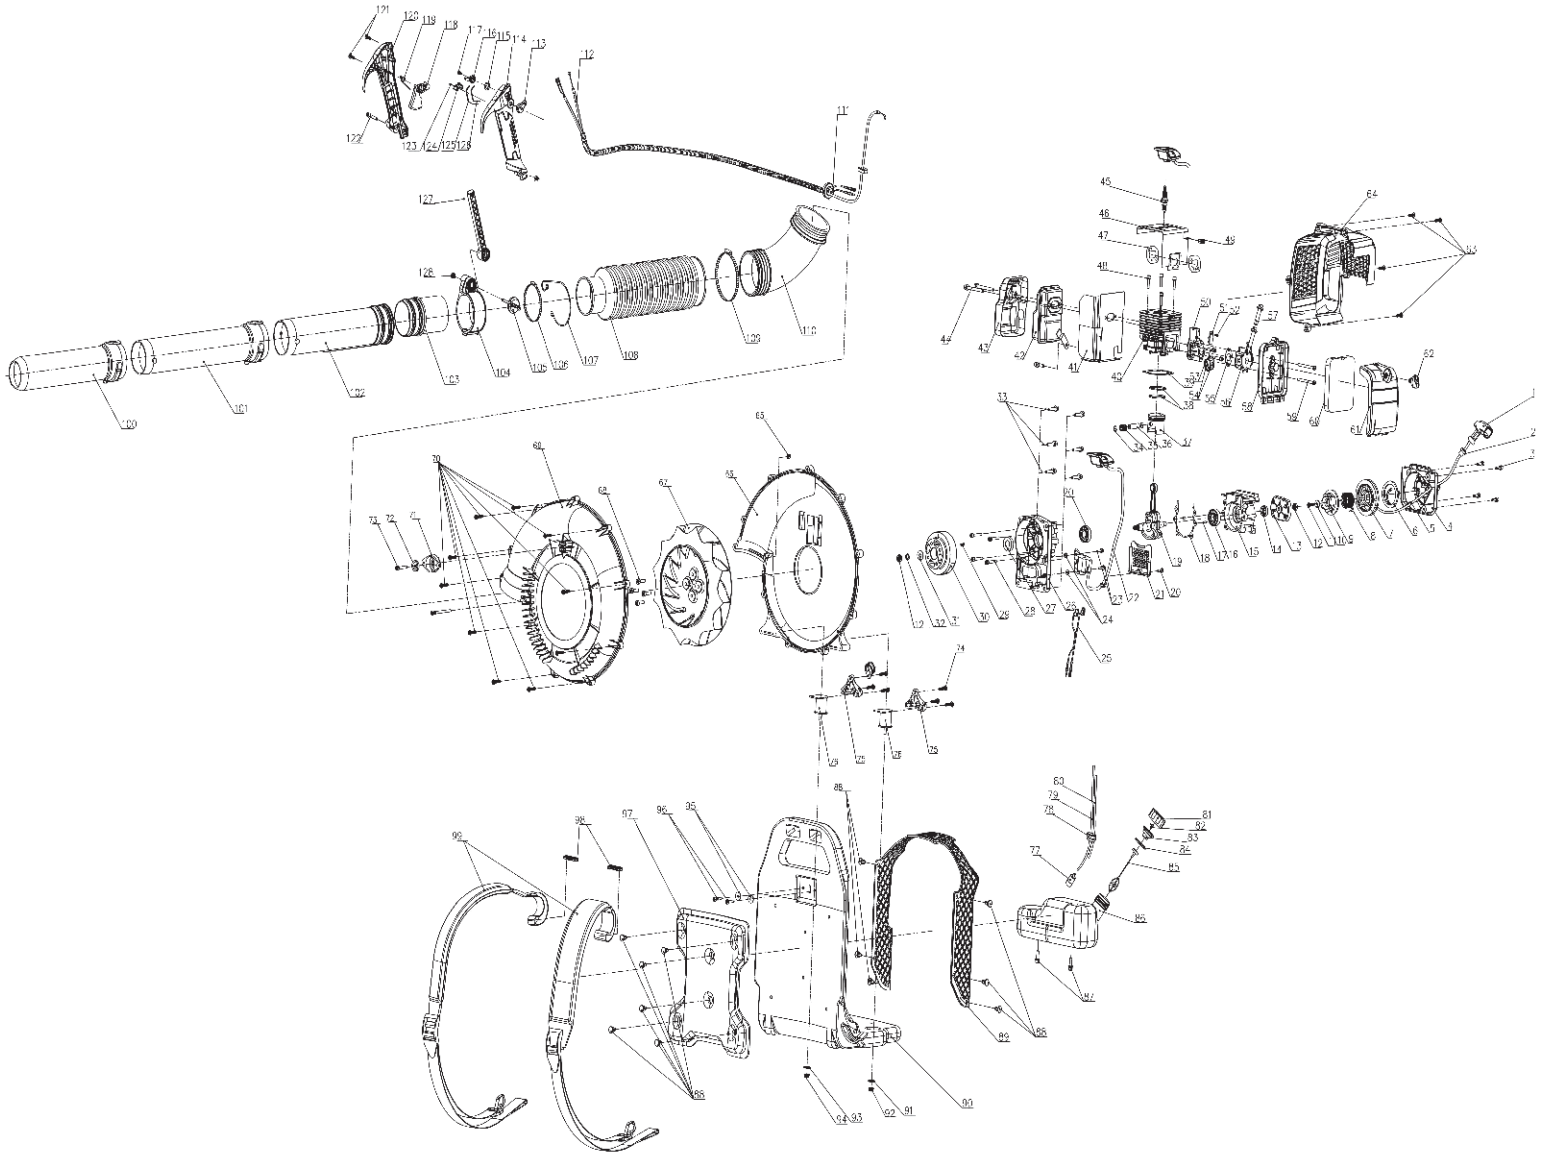

**AIR FILTER HOUSING TOP ASSEMBLY**

Part Number: 68815204

No.	Description	Qty
61	Air Filter Housing	1
62	Knob	1

**AIR FILTER HOUSING BASE**

Part Number: 20069044

No.	Description	Qty
58	Air Filter Base Housing	1

**ASSEMBLY PARTS LIST**

**ASSEMBLY PARTS LIST**

No.	Description	Qty
1	Starter Handle	1
2	Pull Cord Sheath	1
3	Screw M5x20	4
4	Starter Cover	1
5	Starter Pull Cord	1
6	Starter Spring	1
7	Starter Pulley	1
8	Easy Spring	1
9	Starter Pawl	1
10	Washer 5	1
11	Self-Tapping Screw ST5x4	1
12	Screw M8	1
13	Magneto Rotor	4
14	Oil Seal	1
15	Crankcase LH	1
16	Bearing	1
17	Pin	2
18	Gasket	1
19	Crank Shaft Connecting Rod Assy	1
20	Cap Screw M5x12	1
21	Igniter Cover Plate	1
22	Igniter Coil Assembly	1
23	Cap Screw M4x20	2
24	Insulation Pad	2
25	Switch Line	1
26	Crankcase RH	1
27	Oil Seal	1
28	Screw M5x35	4
29	Woodruff Key	1
30	Rotor / Fan	1
31	Washer A 5	1
32	Washer B 5	1
33	Nut	1
34	Clip / Piston Pin	2
35	Needle Bearing	1
36	Piston Pin	1
37	Piston	1
38	Piston Ring	2
39	Gasket	1