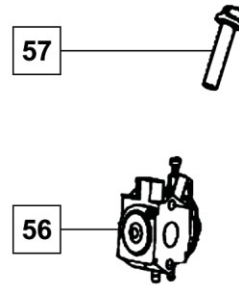

**STARTER GRIP AND ROPE ASSEMBLY**

Part Number: 68826103

No.	Description	Qty
1	Starter Handle	1
5	Starter Pull Cord	1

**IGNITION ASSEMBLY**

Part Number: 68815203

No.	Description	Qty
22	Igniter Coil Assembly	1
23	Cap Screw M4x20	2
24	Insulation Pad	2

**SPARK PLUG**

Part Number: 20050466

No.	Description	Qty
45	Spark Plug	1

**SPARE PARTS / CARBURETOR**

**CARBURETOR AND DAMPER LEVER ASSEMBLY**

Part Number: 20055602

No.	Description	Qty
56	Carburetor	1
57	Damper Lever	1

**SPARE PARTS / TUBING**

**TUBE ELBOW**

Part Number: 20071587

No.	Description	Qty
110	Elbow	1

**TUBE FLEXIBLE**

Part Number: 20071588

No.	Description	Qty
108	Flexible Tube	1

**TUBE REAR ASSEMBLY**